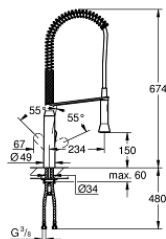

32 950 000 K7 SINGLE-LEVER SINK MIXER 1/2"

PRODUCT DESCRIPTION

- Colour: chrome
- single hole installation
- GROHE LongLife finish
- GROHE SilkMove 35 mm ceramic cartridge
- professional spray
- Dual Spray - switch between mousseur and SpeedClean shower jet using diverter
- automatic reverse to mousseur
- metal spray
- adjustable flow rate limiter
- swivelling spout
- swivel area 140°
- Protected against backflow
- flexible connection hoses
- rapid-installation-system
- maximum flow rate (at 3 bar): 14 l/min
- minimum pressure 1,0 bar

32 950 000 K7 SINGLE-LEVER SINK MIXER 1/2"

SPARE PARTS, August 2016 – now

- 1: Lever (Spare part-nr. 46729000)
 - 2: Shield (Spare part-nr. 46116000)
 - 3: Screw coupling (Spare part-nr. 46460000)
 - 4: Cartridge (Spare part-nr. 46374000)
 - 5: Pull-Out spray (Spare part-nr. 46731000)
 - 5.1: Non-return valve (Spare part-nr. 08565000)
 - 5.2: Mousseur (Spare part-nr. 46711000)
 - 6: Shower hose (Spare part-nr. 46732000)
 - 7: Spring (Spare part-nr. 46733SD0)
 - 8: Holder pull out spray (Spare part-nr. 46734000)
 - 9: Shank mounting kit (Spare part-nr. 46671000)
 - 10: Socket spanner (Spare part-nr. 19332000)*
 - 11: Mounting wrench (Spare part-nr. 19017000)*
- * Optional accessories