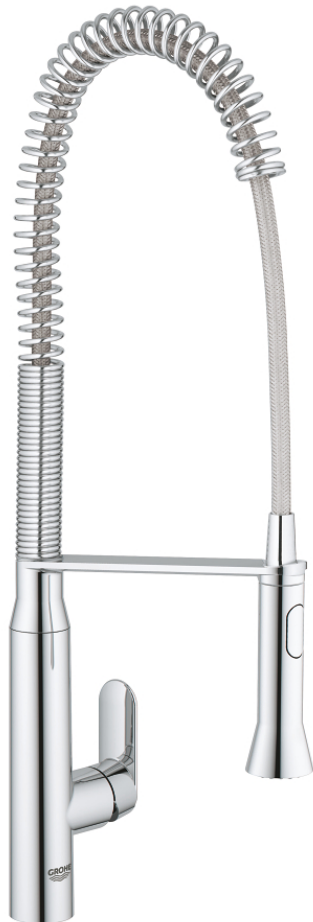

32 950 000 K7 SINGLE-LEVER SINK MIXER 1/2"

PRODUCT DESCRIPTION

- Colour: chrome
- single hole installation
- GROHE LongLife finish
- GROHE SilkMove 35 mm ceramic cartridge
- professional spray
- Dual Spray - switch between mousseur and SpeedClean shower jet using diverter
- automatic reverse to mousseur
- metal spray
- adjustable flow rate limiter
- swivelling spout
- swivel area 140°
- Protected against backflow
- flexible connection hoses
- rapid-installation-system
- maximum flow rate (at 3 bar): 14 l/min
- minimum pressure 1,0 bar

32 950 000 K7 SINGLE-LEVER SINK MIXER 1/2"

SPARE PARTS, August 2016 – now

- 1: Lever (Spare part-nr. 46729000)
 - 2: Shield (Spare part-nr. 46116000)
 - 3: Screw coupling (Spare part-nr. 46460000)
 - 4: Cartridge (Spare part-nr. 46374000)
 - 5: Pull-Out spray (Spare part-nr. 46731000)
 - 5.1: Non-return valve (Spare part-nr. 08565000)
 - 5.2: Mousseur (Spare part-nr. 46711000)
 - 6: Shower hose (Spare part-nr. 46732000)
 - 7: Spring (Spare part-nr. 46733SD0)
 - 8: Holder pull out spray (Spare part-nr. 46734000)
 - 9: Shank mounting kit (Spare part-nr. 46671000)
 - 10: Socket spanner (Spare part-nr. 19332000)*
 - 11: Mounting wrench (Spare part-nr. 19017000)*
- * Optional accessories