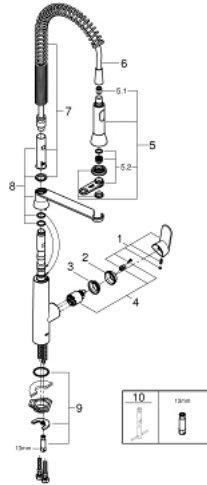

32 950 000 K7 SINGLE-LEVER SINK MIXER 1/2"

PRODUCT DESCRIPTION

- Colour: chrome
- single hole installation
- GROHE LongLife finish
- GROHE SilkMove 35 mm ceramic cartridge
- professional spray
- Dual Spray - switch between mousseur and SpeedClean shower jet using diverter
- automatic reverse to mousseur
- metal spray
- adjustable flow rate limiter
- swivelling spout
- swivel area 140°
- Protected against backflow
- flexible connection hoses
- rapid-installation-system
- maximum flow rate (at 3 bar): 14 l/min
- minimum pressure 1,0 bar

32 950 000 K7 SINGLE-LEVER SINK MIXER 1/2"

SPARE PARTS, August 2016 – now

- 1: Lever (Spare part-nr. 46729000)
 - 2: Shield (Spare part-nr. 46116000)
 - 3: Screw coupling (Spare part-nr. 46460000)
 - 4: Cartridge (Spare part-nr. 46374000)
 - 5: Pull-Out spray (Spare part-nr. 46731000)
 - 5.1: Non-return valve (Spare part-nr. 08565000)
 - 5.2: Mousseur (Spare part-nr. 46711000)
 - 6: Shower hose (Spare part-nr. 46732000)
 - 7: Spring (Spare part-nr. 46733SD0)
 - 8: Holder pull out spray (Spare part-nr. 46734000)
 - 9: Shank mounting kit (Spare part-nr. 46671000)
 - 10: Socket spanner (Spare part-nr. 19332000)*
 - 11: Mounting wrench (Spare part-nr. 19017000)*
- * Optional accessories