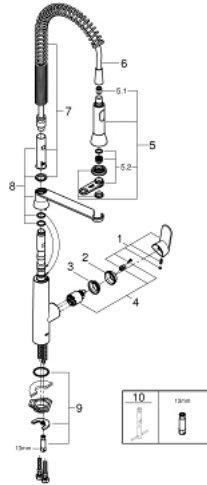

32 950 000 K7 SINGLE-LEVER SINK MIXER 1/2"

SPARE PARTS, 8月 2016 – now

- 1: Lever (Spare part-nr. 46729000)
 - 2: Cap (Spare part-nr. 46116000)
 - 3: Screw coupling (Spare part-nr. 46460000)
 - 4: Cartridge (Spare part-nr. 46374000)
 - 5: Pull-Out spray (Spare part-nr. 46731000)
 - 5.1: Non-return valve (Spare part-nr. 08565000)
 - 5.2: Mousseur (Spare part-nr. 46711000)
 - 6: Shower hose (Spare part-nr. 46732000)
 - 7: Spring (Spare part-nr. 46733SD0)
 - 8: Holder pull out spray (Spare part-nr. 46734000)
 - 9: Shank mounting kit (Spare part-nr. 46671000)
 - 10: Socket spanner (Spare part-nr. 19332000)*
 - 11: Mounting wrench (Spare part-nr. 19017000)*
- * Optional accessories