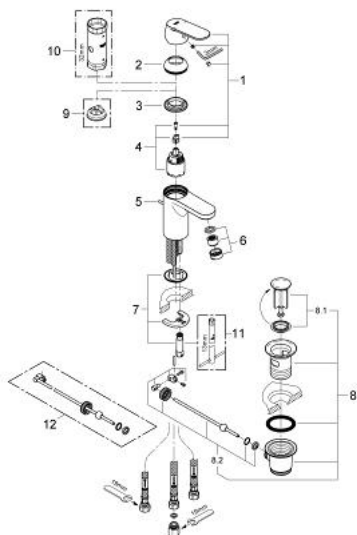

32 955 000 EUROSMART COSMOPOLITAN SINGLE-LEVER BASIN MIXER S-SIZE

PRODUCT DESCRIPTION

- Colour: chrome
- single hole installation
- metal lever
- GROHE SilkMove 35 mm ceramic cartridge
- adjustable flow rate limiter
- adjustable minimum flow rate approx. 2.5 l/min
- GROHE LongLife finish
- GROHE FastFixation installation system with centering support
- flow straightener
- pop-up waste set 1 1/4"
- flexible connection hoses
- for open water heater
- optional temperature limiter ref. no. 46 375
- noise classification 1 in accordance with DIN4109

32 955 000 EUROSMART COSMOPOLITAN SINGLE-LEVER BASIN MIXER S-SIZE

SPARE PARTS, November 2009 – now

- 1: Lever (Spare part-nr. 46681000)
- 2: Shield (Spare part-nr. 46492000)
- 3: Screw coupling (Spare part-nr. 46460000)
- 4: Cartridge (Spare part-nr. 46558000)
- 5: Pop-up rod (Spare part-nr. 46739000)
- 6: Flow straightener (Spare part-nr. 46162000)
- 7: Shank mounting kit (Spare part-nr. 46671000)
- 8: Pop-up waste set 1 1/4" (Spare part-nr. 28910000)
- 8.1: Plug (Spare part-nr. 07182000)
- 8.2: Eccentric rod (Spare part-nr. 07052000)
- 9: Temperature limiter (Spare part-nr. 46375000)*
- 10: Socket spanner (Spare part-nr. 19332000)*
- 11: Mounting wrench (Spare part-nr. 19017000)*
- 12: Eccentric rod (Spare part-nr. 07341000)*