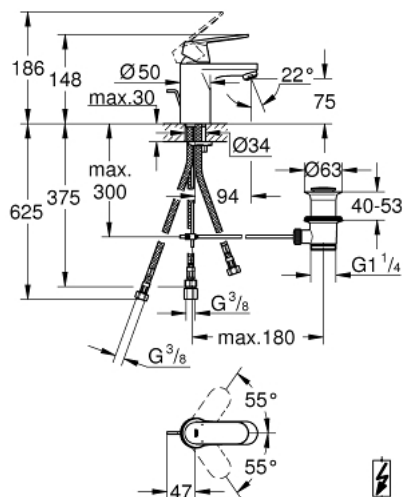

32 955 000 EUROSMART COSMOPOLITAN SINGLE-LEVER BASIN MIXER S-SIZE

PRODUCT DESCRIPTION

- Colour: chrome
- single hole installation
- metal lever
- GROHE SilkMove 35 mm ceramic cartridge
- adjustable flow rate limiter
- adjustable minimum flow rate approx. 2.5 l/min
- GROHE LongLife finish
- GROHE FastFixation installation system with centering support
- flow straightener
- pop-up waste set 1 1/4"
- flexible connection hoses
- for open water heater
- optional temperature limiter ref. no. 46 375
- noise classification 1 in accordance with DIN4109

32 955 000 EUROSMART COSMOPOLITAN SINGLE-LEVER BASIN MIXER S-SIZE

SPARE PARTS, November 2009 – now

- 1: Lever (Spare part-nr. 46681000)
- 2: Shield (Spare part-nr. 46492000)
- 3: Screw coupling (Spare part-nr. 46460000)
- 4: Cartridge (Spare part-nr. 46558000)
- 5: Pop-up rod (Spare part-nr. 46739000)
- 6: Flow straightener (Spare part-nr. 46162000)
- 7: Shank mounting kit (Spare part-nr. 46671000)
- 8: Pop-up waste set 1 1/4" (Spare part-nr. 28910000)
- 8.1: Plug (Spare part-nr. 07182000)
- 8.2: Eccentric rod (Spare part-nr. 07052000)
- 9: Temperature limiter (Spare part-nr. 46375000)*
- 10: Socket spanner (Spare part-nr. 19332000)*
- 11: Mounting wrench (Spare part-nr. 19017000)*
- 12: Eccentric rod (Spare part-nr. 07341000)*