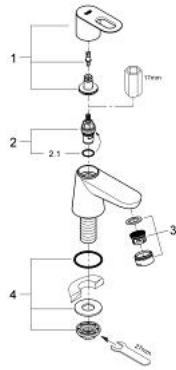

32 956 000 BAULoop PILLAR TAP 1/2"

PRODUCT DESCRIPTION

- Colour: chrome
- single hole installation
- metal lever
- ceramic headpart 1/2", 90°
- chrome finish
- mousseur

32 956 000 BAULOOP PILLAR TAP 1/2"

SPARE PARTS, 1月 2010 – now

1: Lever (Spare part-nr. 48027000)

2: Ceramic headpart 1/2" (Spare part-nr. 45882000)

2.1: O-ring Ø 18.2 x Ø 1.7 (Spare part-nr. 0392400M)

3: Mousseur (Spare part-nr. 13952000)

4: Shank mounting kit (Spare part-nr. 45004000)