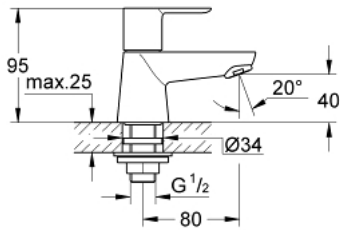

32 956 000 BAULoop PILLAR TAP 1/2"

PRODUCT DESCRIPTION

- Colour: chrome
- single hole installation
- metal lever
- ceramic headpart 1/2", 90°
- chrome finish
- mousseur

32 956 000 BAULOOP PILLAR TAP 1/2"

SPARE PARTS, 1月 2010 – now

1: Lever (Spare part-nr. 48027000)

2: Ceramic headpart 1/2" (Spare part-nr. 45882000)

2.1: O-ring Ø 18.2 x Ø 1.7 (Spare part-nr. 0392400M)

3: Mousseur (Spare part-nr. 13952000)

4: Shank mounting kit (Spare part-nr. 45004000)