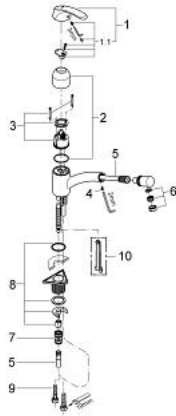

32 997 SD0 ALIRA SINGLE-LEVER SINK MIXER 1/2"

SPARE PARTS, January 2001 – now

1: Lever (Spare part-nr. 46513SD0)

1.1: Fixing set (Spare part-nr. 46241000)

1.1: Replacement handle connection kit (Spare part-nr. 46514000)

2: Shield (Spare part-nr. 08842SD0)

3: Cartridge (Spare part-nr. 46048000)

4: Screw dia. 4x52 mm (Spare part-nr. 1126800M)

5: Metalflex hose (Spare part-nr. 46104000)

6: Mousseur (Spare part-nr. 13952DC0)

7: Snap coupling (Spare part-nr. 46338000)

8: Shank mounting kit (Spare part-nr. 46346000)

9: Flexible connection hose, 470 (Spare part-nr. 45484000)

9: Tube (Spare part-nr. 45830000)

10: Disassembling key

(for Relexa Plus, Relexa Cosmopolitan face plate) (Spare part-nr. 19132000)*

* Optional accessories