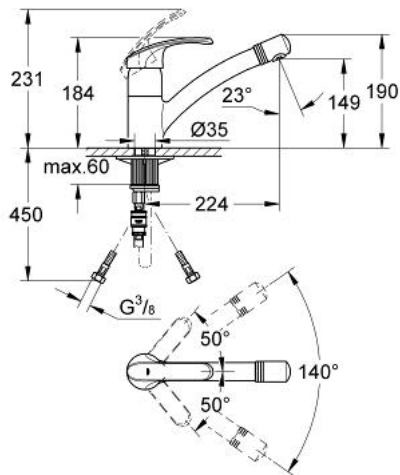

## 32 997 SD0 ALIRA SINGLE-LEVER SINK MIXER 1/2"

### PRODUCT DESCRIPTION

- Colour: stainless steel
- single hole installation
- Solid stainless steel body/lever
- GROHE SilkMove 46 mm ceramic cartridge
- GROHE RealSteel product material(stainless steel body)
- adjustable flow rate limiter
- swivelling spout
- with stop restriction
- mousseur
- flexible connection hoses
- rapid-installation-system

3: Cartridge (Spare part-nr. 46048000)

4: Screw dia. 4x52 mm (Spare part-nr. 1126800M)

5: Metalflex hose (Spare part-nr. 46104000)

6: Mousseur (Spare part-nr. 13952DC0)

7: Snap coupling (Spare part-nr. 46338000)

8: Shank mounting kit (Spare part-nr. 46346000)

9: Flexible connection hose, 470 (Spare part-nr. 45484000)

9: Tube (Spare part-nr. 45830000)

10: Disassembling key

(for Relexa Plus, Relexa Cosmopolitan face plate) (Spare part-nr. 19132000)\*