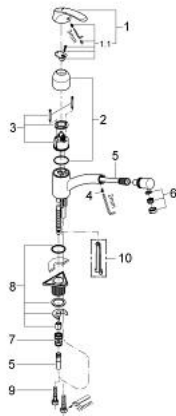

## 32 997 SD0 ALIRA SINGLE-LEVER SINK MIXER 1/2"

### PRODUCT DESCRIPTION

- Colour: stainless steel
- single hole installation
- solid stainless steel body/lever
- GROHE SilkMove 46 mm ceramic cartridge
- GROHE RealSteel product material (stainless steel body)
- adjustable flow rate limiter
- swivel spout
- with stop limiter
- mousseur
- flexible connection hoses
- rapid installation system

### SPARE PARTS, 1月 2001 – now

- 1: Lever (Spare part-nr. 46513SD0)
- 1.1: Fixing set (Spare part-nr. 46241000)
- 1.1: Replacement handle connection kit (Spare part-nr. 46514000)
- 2: Cap (Spare part-nr. 08842SD0)
- 3: Cartridge (Spare part-nr. 46048000)
- 4: Screw (Spare part-nr. 1126800M)
- 5: Metalflex hose (Spare part-nr. 46104000)
- 6: Mousseur (Spare part-nr. 13952DC0)
- 7: Quick coupling (Spare part-nr. 46338000)
- 8: Shank mounting kit (Spare part-nr. 46346000)
- 9: Flexible connection hose, 470 (Spare part-nr. 45484000)
- 9: Connecting hose (Spare part-nr. 45830000)
- 10: Disassembling key (Spare part-nr. 19132000)\*