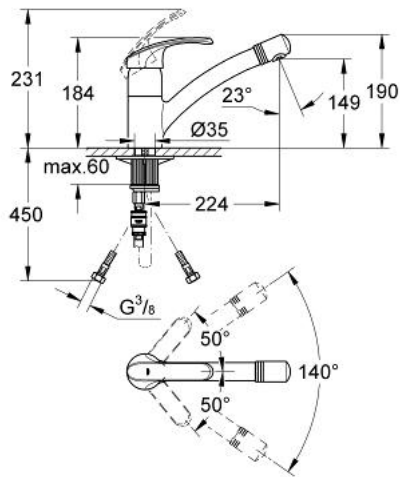

## 32 997 SD0 ALIRA SINGLE-LEVER SINK MIXER 1/2"

### PRODUCT DESCRIPTION

- Colour: stainless steel
- single hole installation
- solid stainless steel body/lever
- GROHE SilkMove 46 mm ceramic cartridge
- GROHE RealSteel product material (stainless steel body)
- adjustable flow rate limiter
- swivel spout
- with stop limiter
- mousseur
- flexible connection hoses
- rapid installation system

### SPARE PARTS, 1月 2001 – now

- 1: Lever (Spare part-nr. 46513SD0)
- 1.1: Fixing set (Spare part-nr. 46241000)
- 1.1: Replacement handle connection kit (Spare part-nr. 46514000)
- 2: Cap (Spare part-nr. 08842SD0)
- 3: Cartridge (Spare part-nr. 46048000)
- 4: Screw (Spare part-nr. 1126800M)
- 5: Metalflex hose (Spare part-nr. 46104000)
- 6: Mousseur (Spare part-nr. 13952DC0)
- 7: Quick coupling (Spare part-nr. 46338000)
- 8: Shank mounting kit (Spare part-nr. 46346000)
- 9: Flexible connection hose, 470 (Spare part-nr. 45484000)
- 9: Connecting hose (Spare part-nr. 45830000)
- 10: Disassembling key (Spare part-nr. 19132000)\*