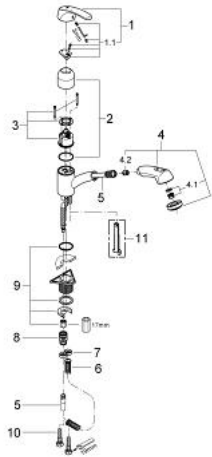

## 32 998 SD0 ALIRA SINGLE-LEVER SINK MIXER 1/2"

### PRODUCT DESCRIPTION

- Colour: stainless steel
- single hole installation
- Solid stainless steel body/lever
- GROHE SilkMove 46 mm ceramic cartridge
- GROHE RealSteel product material(stainless steel body)
- adjustable flow rate limiter
- swivelling spout
- with stop restriction
- integrated pull out shower with returning help
- integrated non-return valve
- automatic diverter from mousseur to shower spray
- GROHE SpeedClean - effortless limescale removal
- flexible connection hoses
- rapid-installation-system
- Protected against backflow

### SPARE PARTS, March 2007 – now

- 1: Lever (Spare part-nr. 46513SD0)
  - 1.1: Fixing set (Spare part-nr. 46241000)
  - 1.1: Replacement handle connection kit (Spare part-nr. 46514000)
  - 2: Shield (Spare part-nr. 08842SD0)
  - 3: Cartridge (Spare part-nr. 46048000)
  - 4: Pull-Out spray (Spare part-nr. 46312SD0)
  - 4.1: Mousseur (Spare part-nr. 13952000)
  - 4.2: Non-return valve (Spare part-nr. 08565000)
  - 4.3: Dirt strainer (Spare part-nr. 0676800M)
  - 5: Metal hose (Spare part-nr. 46092000)
  - 6: Compression spring (Spare part-nr. 07240000)
  - 7: Temperature limiter (Spare part-nr. 04174000)
  - 8: Snap coupling (Spare part-nr. 46338000)
  - 9: Shank mounting kit (Spare part-nr. 46346000)
  - 10: Flexible connection hose, 470 (Spare part-nr. 45484000)
  - 11: Disassembling key  
(for Relexa Plus, Relexa Cosmopolitan face plate) (Spare part-nr. 19132000)\*
- \* Optional accessories