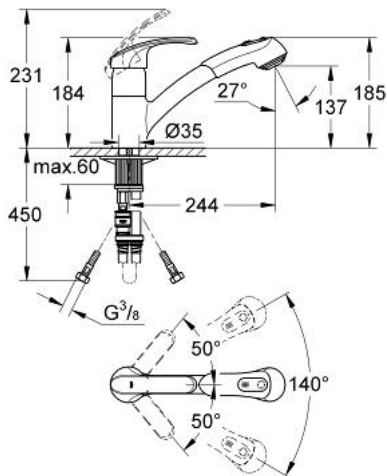

## 32 998 SD0 ALIRA SINGLE-LEVER SINK MIXER 1/2"

### PRODUCT DESCRIPTION

- Colour: stainless steel
- single hole installation
- Solid stainless steel body/lever
- GROHE SilkMove 46 mm ceramic cartridge
- GROHE RealSteel product material(stainless steel body)
- adjustable flow rate limiter
- swivelling spout
- with stop restriction
- integrated pull out shower with returning help
- integrated non-return valve
- automatic diverter from mousseur to shower spray
- GROHE SpeedClean - effortless limescale removal
- flexible connection hoses
- rapid-installation-system
- Protected against backflow

### SPARE PARTS, March 2007 – now

- 1: Lever (Spare part-nr. 46513SD0)
  - 1.1: Fixing set (Spare part-nr. 46241000)
  - 1.1: Replacement handle connection kit (Spare part-nr. 46514000)
  - 2: Shield (Spare part-nr. 08842SD0)
  - 3: Cartridge (Spare part-nr. 46048000)
  - 4: Pull-Out spray (Spare part-nr. 46312SD0)
  - 4.1: Mousseur (Spare part-nr. 13952000)
  - 4.2: Non-return valve (Spare part-nr. 08565000)
  - 4.3: Dirt strainer (Spare part-nr. 0676800M)
  - 5: Metal hose (Spare part-nr. 46092000)
  - 6: Compression spring (Spare part-nr. 07240000)
  - 7: Temperature limiter (Spare part-nr. 04174000)
  - 8: Snap coupling (Spare part-nr. 46338000)
  - 9: Shank mounting kit (Spare part-nr. 46346000)
  - 10: Flexible connection hose, 470 (Spare part-nr. 45484000)
  - 11: Disassembling key  
(for Relexa Plus, Relexa Cosmopolitan face plate) (Spare part-nr. 19132000)\*
- \* Optional accessories