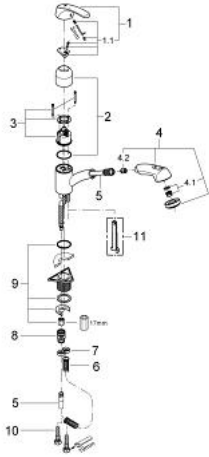

32 998 SD0 ALIRA SINGLE-LEVER SINK MIXER 1/2"

PRODUCT DESCRIPTION

- Colour: stainless steel
- single hole installation
- solid stainless steel body/lever
- GROHE SilkMove 46 mm ceramic cartridge
- GROHE RealSteel product material (stainless steel body)
- adjustable flow rate limiter
- swivel spout
- with stop limiter
- extractable handspray with returning help integrated
- integrated non-return valves
- automatic return from mousseur to shower spray
- GROHE SpeedClean - effortless limescale removal
- flexible connection hoses
- rapid installation system
- protected against backflow

32 998 SD0 ALIRA SINGLE-LEVER SINK MIXER 1/2"

SPARE PARTS, 3月 2007 – now

- 1: Lever (Spare part-nr. 46513SD0)
- 1.1: Fixing set (Spare part-nr. 46241000)
- 1.1: Replacement handle connection kit (Spare part-nr. 46514000)
- 2: Cap (Spare part-nr. 08842SD0)
- 3: Cartridge (Spare part-nr. 46048000)
- 4: Pull-Out spray (Spare part-nr. 46312SD0)
- 4.1: Mousseur (Spare part-nr. 13952000)
- 4.2: Non-return valve (Spare part-nr. 08565000)
- 4.3: Dirt strainer (Spare part-nr. 0676800M)
- 5: Metal hose (Spare part-nr. 46092000)
- 6: Compression spring (Spare part-nr. 07240000)
- 7: Stop (Spare part-nr. 04174000)
- 8: Quick coupling (Spare part-nr. 46338000)
- 9: Shank mounting kit (Spare part-nr. 46346000)
- 10: Flexible connection hose, 470 (Spare part-nr. 45484000)
- 11: Disassembling key (Spare part-nr. 19132000)*