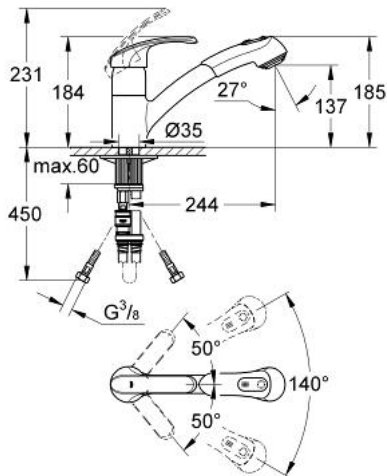

32 998 SD0 ALIRA SINGLE-LEVER SINK MIXER 1/2"

PRODUCT DESCRIPTION

- Colour: stainless steel
- single hole installation
- solid stainless steel body/lever
- GROHE SilkMove 46 mm ceramic cartridge
- GROHE RealSteel product material (stainless steel body)
- adjustable flow rate limiter
- swivel spout
- with stop limiter
- extractable handspray with returning help integrated
- integrated non-return valves
- automatic return from mousseur to shower spray
- GROHE SpeedClean - effortless limescale removal
- flexible connection hoses
- rapid installation system
- protected against backflow

32 998 SD0 ALIRA SINGLE-LEVER SINK MIXER 1/2"

SPARE PARTS, 3月 2007 – now

- 1: Lever (Spare part-nr. 46513SD0)
- 1.1: Fixing set (Spare part-nr. 46241000)
- 1.1: Replacement handle connection kit (Spare part-nr. 46514000)
- 2: Cap (Spare part-nr. 08842SD0)
- 3: Cartridge (Spare part-nr. 46048000)
- 4: Pull-Out spray (Spare part-nr. 46312SD0)
- 4.1: Mousseur (Spare part-nr. 13952000)
- 4.2: Non-return valve (Spare part-nr. 08565000)
- 4.3: Dirt strainer (Spare part-nr. 0676800M)
- 5: Metal hose (Spare part-nr. 46092000)
- 6: Compression spring (Spare part-nr. 07240000)
- 7: Stop (Spare part-nr. 04174000)
- 8: Quick coupling (Spare part-nr. 46338000)
- 9: Shank mounting kit (Spare part-nr. 46346000)
- 10: Flexible connection hose, 470 (Spare part-nr. 45484000)
- 11: Disassembling key (Spare part-nr. 19132000)*