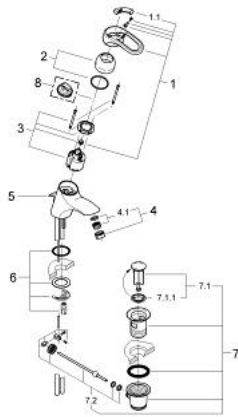

33 001 IG0 CHIARA SINGLE-LEVER BASIN MIXER

PRODUCT DESCRIPTION

- Colour: chrome/gold
- single hole installation
- adjustable flow rate limiter
- GROHE SilkMove 46 mm ceramic cartridge
- mousseur
- pop-up waste set 1 1/4"
- rapid-installation-system
- optional temperature limiter ref. no. 46 375
- GROHE LongLife finish

33 001 IG0 CHIARA SINGLE-LEVER BASIN MIXER

SPARE PARTS, January 2001 – now

- 1: Lever (Spare part-nr. 46229IG0)
- 1.1: Cap (Spare part-nr. 46230G00)
- 2: Shield (Spare part-nr. 46242000)
- 3: Cartridge (Spare part-nr. 46048000)
- 4: Mousseur (Spare part-nr. 13929G00)
- 4.1: Repl.kit f.Mousseur M22x1 and M24x1 (Spare part-nr. 45002000)
- 5: Pop-up rod (Spare part-nr. 06048G00)
- 6: Shank mounting kit (Spare part-nr. 46249000)
- 7: Pop-up waste set 1 1/4" (Spare part-nr. 28910IG0)
- 7.1: Plug (Spare part-nr. 07182G00)
- 7.2: Eccentric rod (Spare part-nr. 07052000)
- 8: Temperature limiter (Spare part-nr. 46308000)*