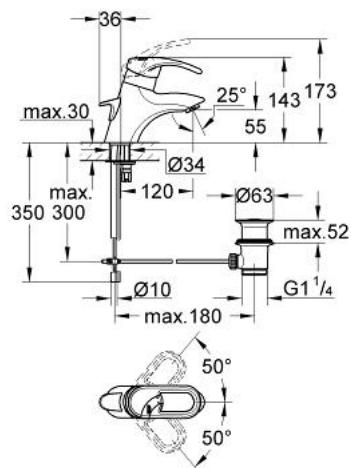

33 001 IG0 CHIARA SINGLE-LEVER BASIN MIXER

PRODUCT DESCRIPTION

- Colour: chrome/gold
- single hole installation
- adjustable flow rate limiter
- GROHE SilkMove 46 mm ceramic cartridge
- mousseur
- pop-up waste set 1 1/4"
- rapid-installation-system
- optional temperature limiter ref. no. 46 375
- GROHE LongLife finish

33 001 IG0 CHIARA SINGLE-LEVER BASIN MIXER

SPARE PARTS, January 2001 – now

- 1: Lever (Spare part-nr. 46229IG0)
- 1.1: Cap (Spare part-nr. 46230G00)
- 2: Shield (Spare part-nr. 46242000)
- 3: Cartridge (Spare part-nr. 46048000)
- 4: Mousseur (Spare part-nr. 13929G00)
- 4.1: Repl.kit f.Mousseur M22x1 and M24x1 (Spare part-nr. 45002000)
- 5: Pop-up rod (Spare part-nr. 06048G00)
- 6: Shank mounting kit (Spare part-nr. 46249000)
- 7: Pop-up waste set 1 1/4" (Spare part-nr. 28910IG0)
- 7.1: Plug (Spare part-nr. 07182G00)
- 7.2: Eccentric rod (Spare part-nr. 07052000)
- 8: Temperature limiter (Spare part-nr. 46308000)*