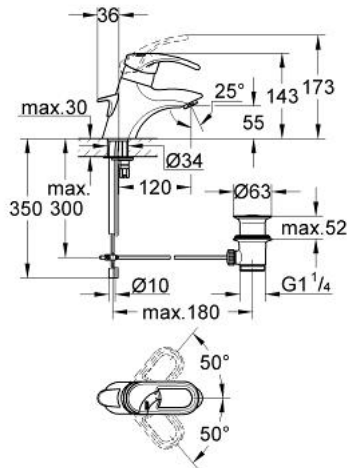

33 001 IG0 CHIARA SINGLE-LEVER BASIN MIXER 1/2"

PRODUCT DESCRIPTION

- Colour: chrome/gold
- single hole installation
- adjustable flow rate limiter
- GROHE SilkMove 46 mm ceramic cartridge
- mousseur
- pop-up waste set 1 1/4"
- rapid installation system
- optional temperature limiter ref. no. 46 375
- GROHE LongLife finish

33 001 IG0 CHIARA SINGLE-LEVER BASIN MIXER 1/2"

SPARE PARTS, 1月 2001 – now

1: Lever (Spare part-nr. 46229IG0)

1.1: Cover cap (Spare part-nr. 46230G00)

2: Cap (Spare part-nr. 46242000)

3: Cartridge (Spare part-nr. 46048000)

4: Mousseur (Spare part-nr. 13929G00)

4.1: Replacement flow control M22x1 and M24x1 (Spare part-nr. 45002000)

5: Pop-up rod (Spare part-nr. 06048G00)

6: Shank mounting kit (Spare part-nr. 46249000)

7: Waste set 1 1/4" (Spare part-nr. 28910IG0)

7.1: Plug (Spare part-nr. 07182G00)

7.2: Eccentric rod (Spare part-nr. 07052000)

8: Temperature limiter (Spare part-nr. 46308000)*

* Optional accessories