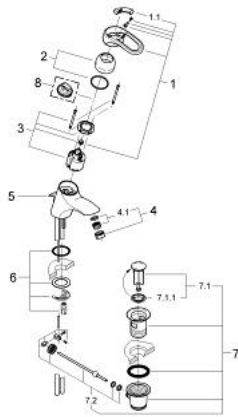

33 001 IG0 CHIARA SINGLE-LEVER BASIN MIXER 1/2"

PRODUCT DESCRIPTION

- Colour: chrome/gold
- single hole installation
- adjustable flow rate limiter
- GROHE SilkMove 46 mm ceramic cartridge
- mousseur
- pop-up waste set 1 1/4"
- rapid installation system
- optional temperature limiter ref. no. 46 375
- GROHE LongLife finish

33 001 IG0 CHIARA SINGLE-LEVER BASIN MIXER 1/2"

SPARE PARTS, 1月 2001 – now

1: Lever (Spare part-nr. 46229IG0)

1.1: Cover cap (Spare part-nr. 46230G00)

2: Cap (Spare part-nr. 46242000)

3: Cartridge (Spare part-nr. 46048000)

4: Mousseur (Spare part-nr. 13929G00)

4.1: Replacement flow control M22x1 and M24x1 (Spare part-nr. 45002000)

5: Pop-up rod (Spare part-nr. 06048G00)

6: Shank mounting kit (Spare part-nr. 46249000)

7: Waste set 1 1/4" (Spare part-nr. 28910IG0)

7.1: Plug (Spare part-nr. 07182G00)

7.2: Eccentric rod (Spare part-nr. 07052000)

8: Temperature limiter (Spare part-nr. 46308000)*

* Optional accessories