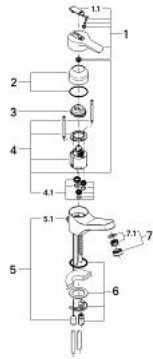

33 091 000 EURODISC SINGLE-LEVER BASIN MIXER

PRODUCT DESCRIPTION

- Colour: chrome
- single hole installation
- GROHE SilkMove 46 mm ceramic cartridge
- temperature limiter
- adjustable flow rate limiter
- adjustable minimum flow rate approx. 2.5 l/min
- mousseur
- retractable chain
- rapid-installation-system
- GROHE LongLife finish

33 091 000 EURODISC SINGLE-LEVER BASIN MIXER

SPARE PARTS, January 1991 – now

- 1: Lever (Spare part-nr. 46183000)
- 1.1: Cap (Spare part-nr. 46184000)
- 2: Shield (Spare part-nr. 46242000)
- 3: Temperature limiter (when 46 048 until '96) (Spare part-nr. 46153000)
- 3: Temperature limiter (Spare part-nr. 46308000)
- 4: Cartridge (Spare part-nr. 46048000)
- 4.1: Repl. kit f. seal (Spare part-nr. 46209000)
- 5: Chain support (Spare part-nr. 06815000)
- 5.1: Chain support (Spare part-nr. 0116100M)
- 6: Shank mounting kit (Spare part-nr. 46249000)
- 7: Mousseur (Spare part-nr. 13929000)
- 7.1: Repl. kit f. Mousseur M22x1 and M24x1 (Spare part-nr. 45002000)