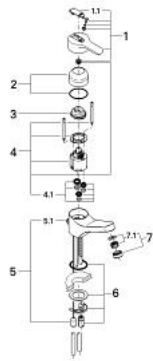

33 091 000 EURODISC SINGLE-LEVER BASIN MIXER

PRODUCT DESCRIPTION

- Colour: chrome
- single hole installation
- GROHE SilkMove 46 mm ceramic cartridge
- temperature limiter
- adjustable flow rate limiter
- adjustable minimum flow rate approx. 2.5 l/min
- mousseur
- retractable chain
- rapid-installation-system
- GROHE LongLife finish

33 091 000 EURODISC SINGLE-LEVER BASIN MIXER

SPARE PARTS, January 1991 – now

- 1: Lever (Spare part-nr. 46183000)
- 1.1: Cap (Spare part-nr. 46184000)
- 2: Shield (Spare part-nr. 46242000)
- 3: Temperature limiter (when 46 048 until '96) (Spare part-nr. 46153000)
- 3: Temperature limiter (Spare part-nr. 46308000)
- 4: Cartridge (Spare part-nr. 46048000)
- 4.1: Repl. kit f. seal (Spare part-nr. 46209000)
- 5: Chain support (Spare part-nr. 06815000)
- 5.1: Chain support (Spare part-nr. 0116100M)
- 6: Shank mounting kit (Spare part-nr. 46249000)
- 7: Mousseur (Spare part-nr. 13929000)
- 7.1: Repl. kit f. Mousseur M22x1 and M24x1 (Spare part-nr. 45002000)