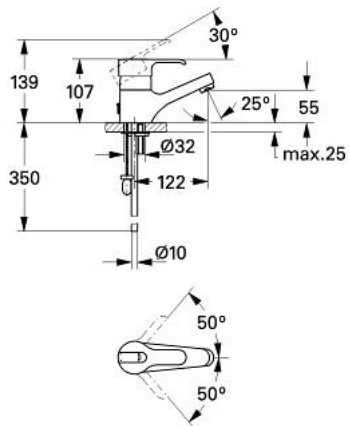

33 091 000 EURODISC SINGLE-LEVER BASIN MIXER

PRODUCT DESCRIPTION

- Colour: chrome
- single hole installation
- GROHE SilkMove 46 mm ceramic cartridge
- temperature limiter
- adjustable flow rate limiter
- adjustable minimum flow rate approx. 2.5 l/min
- mousseur
- retractable chain
- rapid-installation-system
- GROHE LongLife finish

33 091 000 EURODISC SINGLE-LEVER BASIN MIXER

SPARE PARTS, January 1991 – now

- 1: Lever (Spare part-nr. 46183000)
- 1.1: Cap (Spare part-nr. 46184000)
- 2: Shield (Spare part-nr. 46242000)
- 3: Temperature limiter (when 46 048 until '96) (Spare part-nr. 46153000)
- 3: Temperature limiter (Spare part-nr. 46308000)
- 4: Cartridge (Spare part-nr. 46048000)
- 4.1: Repl. kit f. seal (Spare part-nr. 46209000)
- 5: Chain support (Spare part-nr. 06815000)
- 5.1: Chain support (Spare part-nr. 0116100M)
- 6: Shank mounting kit (Spare part-nr. 46249000)
- 7: Mousseur (Spare part-nr. 13929000)
- 7.1: Repl. kit f. Mousseur M22x1 and M24x1 (Spare part-nr. 45002000)