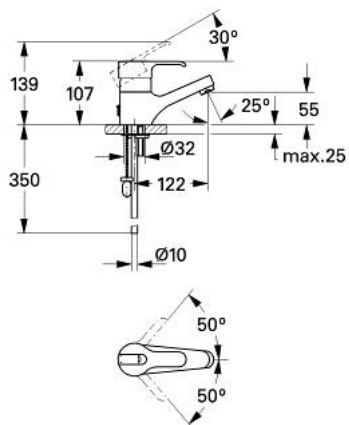

## 33 091 000 EURODISC SINGLE-LEVER BASIN MIXER 1/2"

### PRODUCT DESCRIPTION

- Colour: chrome
- single hole installation
- GROHE SilkMove 46 mm ceramic cartridge
- temperature limiter
- adjustable flow rate limiter
- adjustable minimum flow rate approx. 2.5 l/min
- mousseur
- retractable chain
- rapid installation system
- GROHE LongLife finish

### SPARE PARTS, 1月 1991 – now

1: Lever (Spare part-nr. 46183000)

1.1: Cover cap (Spare part-nr. 46184000)

2: Cap (Spare part-nr. 46242000)

3: Temperature limiter (when 46 048 until '96) (Spare part-nr. 46153000)

3: Temperature limiter (Spare part-nr. 46308000)

4: Cartridge (Spare part-nr. 46048000)

4.1: Seal kit (Spare part-nr. 46209000)

5: Chain (Spare part-nr. 06815000)

5.1: Chain support (Spare part-nr. 0116100M)