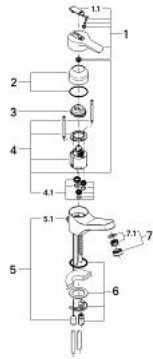

### PRODUCT DESCRIPTION

- Colour: chrome
- single hole installation
- GROHE SilkMove 46 mm ceramic cartridge
- temperature limiter
- adjustable flow rate limiter
- adjustable minimum flow rate approx. 2.5 l/min
- mousseur
- retractable chain
- rapid installation system
- GROHE LongLife finish

### SPARE PARTS, 1月 1991 – now

1: Lever (Spare part-nr. 46183000)

1.1: Cover cap (Spare part-nr. 46184000)

2: Cap (Spare part-nr. 46242000)

3: Temperature limiter (when 46 048 until '96) (Spare part-nr. 46153000)

3: Temperature limiter (Spare part-nr. 46308000)

4: Cartridge (Spare part-nr. 46048000)

4.1: Seal kit (Spare part-nr. 46209000)

5: Chain (Spare part-nr. 06815000)

5.1: Chain support (Spare part-nr. 0116100M)

6: Shank mounting kit (Spare part-nr. 46249000)

7: Mousseur (Spare part-nr. 13929000)

7.1: Replacement flow control M22x1 and M24x1 (Spare part-nr. 45002000)