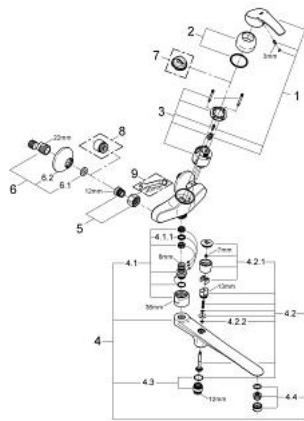

33 116 001 EUROSMART SOLID BASIN MIXER 1/2"

PRODUCT DESCRIPTION

- Colour: chrome
- wall mounted
- metal lever
- GROHE SilkMove 46 mm ceramic cartridge
- GROHE LongLife finish
- adjustable flow rate limiter
- adjustable minimum flow rate approx. 2.5 l/min
- automatic diverter: bath/shower
- spout 285 mm
- S-unions
- metal wall escutcheons
- optional temperature limiter ref. no. 46 308
- noise classification I in accordance with DIN 4109

33 116 001 EUROSMART SOLID BASIN MIXER 1/2"

SPARE PARTS, 12月 2012 – now

- 1: Lever (Spare part-nr. 46561000)
- 2: Cap (Spare part-nr. 46242000)
- 3: Cartridge (Spare part-nr. 46048000)
- 4: Cast swivel spout (Spare part-nr. 13146000)
- 4.1: Spout connection set (Spare part-nr. 46539000)
 - 4.1.1: Sealing washer (Spare part-nr. 0128500M)
- 4.2: Diverter (Spare part-nr. 46056000)
 - 4.2.1: Diverter knob (Spare part-nr. 07526000)
 - 4.2.2: Sealing washer Ø 6 x Ø 2 (Spare part-nr. 0128300M)
 - 4.2.2: O-ring Ø 6 x Ø 2 (Spare part-nr. 0881100M)
- 4.3: Shower nipple (Spare part-nr. 47355000)
- 4.4: Mousseur (Spare part-nr. 13929000)
- 5: Screw connection 1/2" (Spare part-nr. 45044000)
- 6: S-union, 1/2" x 3/4" for Atlanta (Spare part-nr. 12006000)
 - 6.1: Seal (Spare part-nr. 0138600M)
 - 6.2: Escutcheon (Spare part-nr. 0221000M)
- 7: Temperature limiter (Spare part-nr. 46308000)*
- 8: Extension 3/4", 20 mm (Spare part-nr. 0713000M)*
- 9: Special spanner (Spare part-nr. 19377000)*