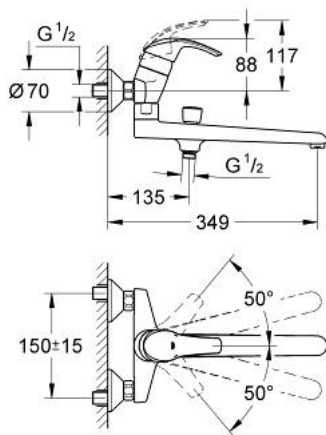

33 116 001 EUROSMART SOLID BASIN MIXER 1/2"

PRODUCT DESCRIPTION

- Colour: chrome
- wall mounted
- metal lever
- GROHE SilkMove 46 mm ceramic cartridge
- GROHE LongLife finish
- adjustable flow rate limiter
- adjustable minimum flow rate approx. 2.5 l/min
- automatic diverter: bath/shower
- spout 285 mm
- S-unions
- metal wall escutcheons
- optional temperature limiter ref. no. 46 308
- noise classification I in accordance with DIN 4109

33 116 001 EUROSMART SOLID BASIN MIXER 1/2"

SPARE PARTS, 12月 2012 – now

- 1: Lever (Spare part-nr. 46561000)
- 2: Cap (Spare part-nr. 46242000)
- 3: Cartridge (Spare part-nr. 46048000)
- 4: Cast swivel spout (Spare part-nr. 13146000)
- 4.1: Spout connection set (Spare part-nr. 46539000)
 - 4.1.1: Sealing washer (Spare part-nr. 0128500M)
- 4.2: Diverter (Spare part-nr. 46056000)
 - 4.2.1: Diverter knob (Spare part-nr. 07526000)
 - 4.2.2: Sealing washer Ø 6 x Ø 2 (Spare part-nr. 0128300M)
 - 4.2.2: O-ring Ø 6 x Ø 2 (Spare part-nr. 0881100M)
- 4.3: Shower nipple (Spare part-nr. 47355000)
- 4.4: Mousseur (Spare part-nr. 13929000)
- 5: Screw connection 1/2" (Spare part-nr. 45044000)
- 6: S-union, 1/2" x 3/4" for Atlanta (Spare part-nr. 12006000)
 - 6.1: Seal (Spare part-nr. 0138600M)
 - 6.2: Escutcheon (Spare part-nr. 0221000M)
- 7: Temperature limiter (Spare part-nr. 46308000)*
- 8: Extension 3/4", 20 mm (Spare part-nr. 0713000M)*
- 9: Special spanner (Spare part-nr. 19377000)*