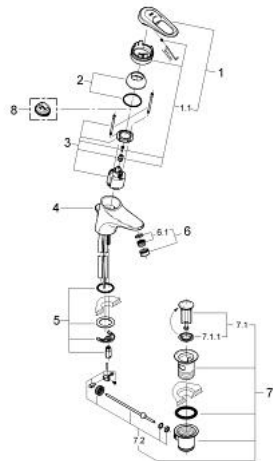

33 153 000 EUROPLUS SINGLE-LEVER BASIN MIXER

PRODUCT DESCRIPTION

- Colour: chrome
- single hole installation
- GROHE SilkMove 46 mm ceramic cartridge
- adjustable flow rate limiter
- adjustable minimum flow rate approx. 2.5 l/min
- mousseur
- pop-up waste set 1 1/4"
- rapid-installation-system
- covered lever fixing
- optional temperature limiter ref. no. 46 308
- height 148 mm
- copper pipes
- GROHE LongLife finish

33 153 000 EUROPLUS SINGLE-LEVER BASIN MIXER

SPARE PARTS, January 1997 – now

- 1: Lever (Spare part-nr. 46415IP0)
- 2: Shield (Spare part-nr. 46417000)
- 3: Cartridge (Spare part-nr. 46048000)
- 4: Pop-up rod (Spare part-nr. 46418000)
- 5: Shank mounting kit (Spare part-nr. 46249000)
- 6: Mousseur (Spare part-nr. 13929000)
- 7: Pop-up waste set 1 1/4" (Spare part-nr. 28910000)
- 7.1: Plug (Spare part-nr. 07182000)
- 7.2: Eccentric rod (Spare part-nr. 07052000)
- 8: Temperature limiter (Spare part-nr. 46308000)*