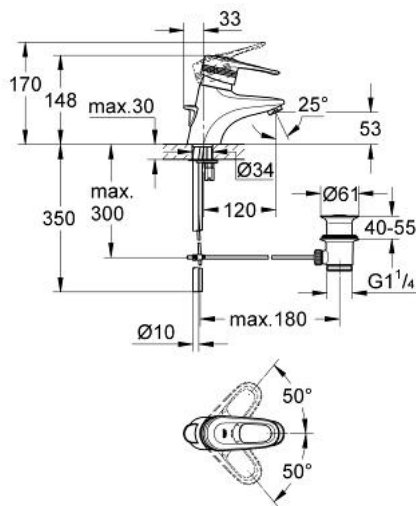

33 153 000 EUROPLUS SINGLE-LEVER BASIN MIXER

PRODUCT DESCRIPTION

- Colour: chrome
- single hole installation
- GROHE SilkMove 46 mm ceramic cartridge
- adjustable flow rate limiter
- adjustable minimum flow rate approx. 2.5 l/min
- mousseur
- pop-up waste set 1 1/4"
- rapid-installation-system
- covered lever fixing
- optional temperature limiter ref. no. 46 308
- height 148 mm
- copper pipes
- GROHE LongLife finish

33 153 000 EUROPLUS SINGLE-LEVER BASIN MIXER

SPARE PARTS, January 1997 – now

- 1: Lever (Spare part-nr. 46415IP0)
- 2: Shield (Spare part-nr. 46417000)
- 3: Cartridge (Spare part-nr. 46048000)
- 4: Pop-up rod (Spare part-nr. 46418000)
- 5: Shank mounting kit (Spare part-nr. 46249000)
- 6: Mousseur (Spare part-nr. 13929000)
- 7: Pop-up waste set 1 1/4" (Spare part-nr. 28910000)
- 7.1: Plug (Spare part-nr. 07182000)
- 7.2: Eccentric rod (Spare part-nr. 07052000)
- 8: Temperature limiter (Spare part-nr. 46308000)*