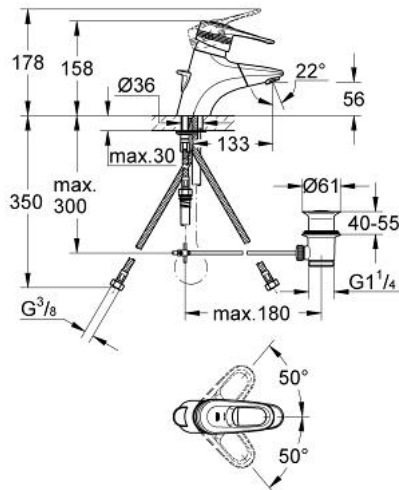

33 155 000 EUROPLUS SINGLE-LEVER BASIN MIXER

PRODUCT DESCRIPTION

- Colour: chrome
- single hole installation
- GROHE SilkMove 46 mm ceramic cartridge
- adjustable flow rate limiter
- adjustable minimum flow rate approx. 2.5 l/min
- pull out spout with mousseur
- integrated non-return valve
- flexible connection hoses
- pop-up waste set 1 1/4"
- rapid-installation-system
- covered lever fixing
- Protected against backflow
- optional temperature limiter ref. no. 46 308
- GROHE LongLife finish

33 155 000 EUROPLUS SINGLE-LEVER BASIN MIXER

SPARE PARTS, January 2002 – now

- 1: Lever (Spare part-nr. 46415IP0)
 - 1.1: Replacement handle connection kit (Spare part-nr. 46416IP0)
 - 2: Shield (Spare part-nr. 46417000)
 - 3: Cartridge (Spare part-nr. 46048000)
 - 4: Pop-up rod (Spare part-nr. 46418000)
 - 5: Shank mounting kit (Spare part-nr. 46122000)
 - 6: Handshower (Spare part-nr. 46425000)
 - 6.1: Mousseur (Spare part-nr. 13929000)
 - 6.1.1: Repl.kit f.Mousseur M22x1 and M24x1 (Spare part-nr. 45002000)
 - 6.2: Non-return valve (Spare part-nr. 08565000)
 - 7: Metalflex hose (Spare part-nr. 46104000)
 - 8: Compression spring (Spare part-nr. 07239000)
 - 9: Pop-up waste set 1 1/4" (Spare part-nr. 28910000)
 - 9.1: Plug (Spare part-nr. 07182000)
 - 9.2: Eccentric rod (Spare part-nr. 07052000)
 - 10: Temperature limiter (Spare part-nr. 46308000)*
- * Optional accessories