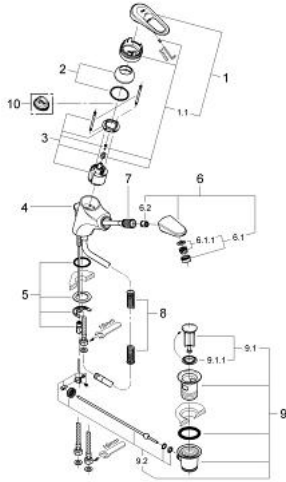

33 155 000 EUROPLUS SINGLE-LEVER BASIN MIXER

PRODUCT DESCRIPTION

- Colour: chrome
- single hole installation
- GROHE SilkMove 46 mm ceramic cartridge
- adjustable flow rate limiter
- adjustable minimum flow rate approx. 2.5 l/min
- pull out spout with mousseur
- integrated non-return valve
- flexible connection hoses
- pop-up waste set 1 1/4"
- rapid-installation-system
- covered lever fixing
- Protected against backflow
- optional temperature limiter ref. no. 46 308
- GROHE LongLife finish

33 155 000 EUROPLUS SINGLE-LEVER BASIN MIXER

SPARE PARTS, January 2002 – now

- 1: Lever (Spare part-nr. 46415IP0)
 - 1.1: Replacement handle connection kit (Spare part-nr. 46416IP0)
 - 2: Shield (Spare part-nr. 46417000)
 - 3: Cartridge (Spare part-nr. 46048000)
 - 4: Pop-up rod (Spare part-nr. 46418000)
 - 5: Shank mounting kit (Spare part-nr. 46122000)
 - 6: Handshower (Spare part-nr. 46425000)
 - 6.1: Mousseur (Spare part-nr. 13929000)
 - 6.1.1: Repl.kit f.Mousseur M22x1 and M24x1 (Spare part-nr. 45002000)
 - 6.2: Non-return valve (Spare part-nr. 08565000)
 - 7: Metalflex hose (Spare part-nr. 46104000)
 - 8: Compression spring (Spare part-nr. 07239000)
 - 9: Pop-up waste set 1 1/4" (Spare part-nr. 28910000)
 - 9.1: Plug (Spare part-nr. 07182000)
 - 9.2: Eccentric rod (Spare part-nr. 07052000)
 - 10: Temperature limiter (Spare part-nr. 46308000)*
- * Optional accessories