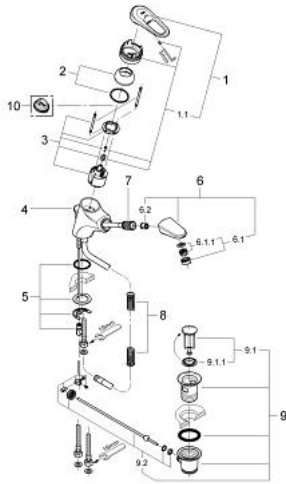

### PRODUCT DESCRIPTION

- Colour: chrome
- single hole installation
- GROHE SilkMove 46 mm ceramic cartridge
- adjustable flow rate limiter
- adjustable minimum flow rate approx. 2.5 l/min
- pull out spout with mousseur
- integrated non-return valve
- flexible connection hoses
- pop-up waste set 1 1/4"
- rapid installation system
- covered lever fixing
- protected against backflow
- optional temperature limiter ref. no. 46 308
- GROHE LongLife finish

## 33 155 000 EUROPLUS SINGLE-LEVER BASIN MIXER 1/2"

### SPARE PARTS, 1月 2002 – now

- 1: Lever (Spare part-nr. 46415IP0)
- 1.1: Replacement handle connection kit (Spare part-nr. 46416IP0)
- 2: Cap (Spare part-nr. 46417000)
- 3: Cartridge (Spare part-nr. 46048000)
- 4: Pop-up rod (Spare part-nr. 46418000)
- 5: Shank mounting kit (Spare part-nr. 46122000)
- 6: Hand shower (Spare part-nr. 46425000)
- 6.1: Mousseur (Spare part-nr. 13929000)
- 6.1.1: Replacement flow control M22x1 and M24x1 (Spare part-nr. 45002000)
- 6.2: Non-return valve (Spare part-nr. 08565000)
- 7: Metalflex hose (Spare part-nr. 46104000)
- 8: Compression spring (Spare part-nr. 07239000)
- 9: Waste set 1 1/4" (Spare part-nr. 28910000)
- 9.1: Plug (Spare part-nr. 07182000)
- 9.2: Eccentric rod (Spare part-nr. 07052000)
- 10: Temperature limiter (Spare part-nr. 46308000)\*