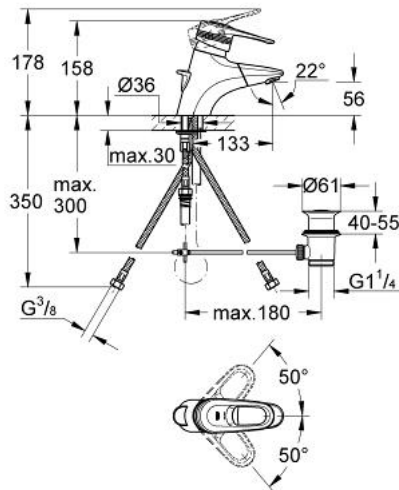

## 33 155 000 EUROPLUS SINGLE-LEVER BASIN MIXER 1/2"

### PRODUCT DESCRIPTION

- Colour: chrome
- single hole installation
- GROHE SilkMove 46 mm ceramic cartridge
- adjustable flow rate limiter
- adjustable minimum flow rate approx. 2.5 l/min
- pull out spout with mousseur
- integrated non-return valve
- flexible connection hoses
- pop-up waste set 1 1/4"
- rapid installation system
- covered lever fixing
- protected against backflow
- optional temperature limiter ref. no. 46 308
- GROHE LongLife finish

### SPARE PARTS, 1月 2002 – now

- 1: Lever (Spare part-nr. 46415IP0)
- 1.1: Replacement handle connection kit (Spare part-nr. 46416IP0)
- 2: Cap (Spare part-nr. 46417000)
- 3: Cartridge (Spare part-nr. 46048000)
- 4: Pop-up rod (Spare part-nr. 46418000)
- 5: Shank mounting kit (Spare part-nr. 46122000)
- 6: Hand shower (Spare part-nr. 46425000)
- 6.1: Mousseur (Spare part-nr. 13929000)
- 6.1.1: Replacement flow control M22x1 and M24x1 (Spare part-nr. 45002000)
- 6.2: Non-return valve (Spare part-nr. 08565000)
- 7: Metalflex hose (Spare part-nr. 46104000)
- 8: Compression spring (Spare part-nr. 07239000)
- 9: Waste set 1 1/4" (Spare part-nr. 28910000)
- 9.1: Plug (Spare part-nr. 07182000)
- 9.2: Eccentric rod (Spare part-nr. 07052000)
- 10: Temperature limiter (Spare part-nr. 46308000)\*