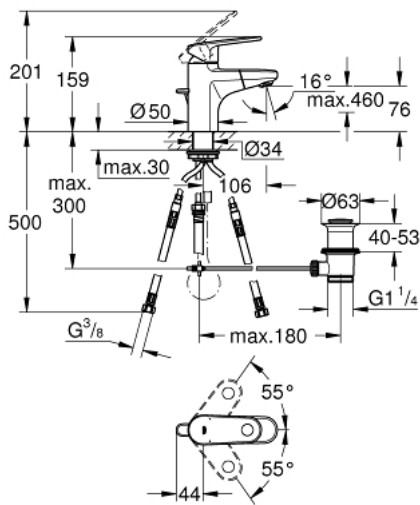

33 155 002 EUROPLUS SINGLE-LEVER BASIN MIXER S-SIZE

PRODUCT DESCRIPTION

- Colour: chrome
- single hole installation
- metal lever
- GROHE SilkMove 35 mm ceramic cartridge
- adjustable flow rate limiter
- adjustable minimum flow rate approx. 2.5 l/min
- temperature limiter
- GROHE LongLife finish
- rapid-installation-system
- pull out spout with mousseur
- integrated non-return valve
- pop-up waste set 1 1/4"
- flexible connection hoses

33 155 002 EUROPLUS SINGLE-LEVER BASIN MIXER S-SIZE

SPARE PARTS, September 2017 – now

- 1: Lever (Spare part-nr. 46647000)
- 2: Shield (Spare part-nr. 46492000)
- 3: Screw coupling (Spare part-nr. 46460000)
- 4: Cartridge (Spare part-nr. 46374000)
- 5: Shower outlet (Spare part-nr. 46674000)
- 5.1: Flow straightener (Spare part-nr. 64447000)
- 6: Pop-up rod (Spare part-nr. 64304000)
- 7: Shank mounting kit (Spare part-nr. 46078000)
- 8: Compression spring (Spare part-nr. 07239000)
- 9: Pop-up waste set 1 1/4" (Spare part-nr. 28910000)
- 9.1: Plug (Spare part-nr. 07182000)
- 9.2: Eccentric rod (Spare part-nr. 07052000)
- 10: Connection hose (Spare part-nr. 46255000)
- 11: Eccentric rod (Spare part-nr. 07341000)*