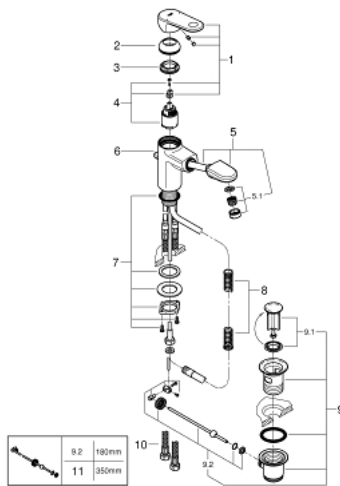

33 155 002 EUROPLUS SINGLE-LEVER BASIN MIXER S-SIZE

PRODUCT DESCRIPTION

- Colour: chrome
- single hole installation
- metal lever
- GROHE SilkMove 35 mm ceramic cartridge
- adjustable flow rate limiter
- adjustable minimum flow rate approx. 2.5 l/min
- temperature limiter
- GROHE LongLife finish
- rapid-installation-system
- pull out spout with mousseur
- integrated non-return valve
- pop-up waste set 1 1/4"
- flexible connection hoses

33 155 002 EUROPLUS SINGLE-LEVER BASIN MIXER S-SIZE

SPARE PARTS, September 2017 – now

- 1: Lever (Spare part-nr. 46647000)
- 2: Shield (Spare part-nr. 46492000)
- 3: Screw coupling (Spare part-nr. 46460000)
- 4: Cartridge (Spare part-nr. 46374000)
- 5: Shower outlet (Spare part-nr. 46674000)
- 5.1: Flow straightener (Spare part-nr. 64447000)
- 6: Pop-up rod (Spare part-nr. 64304000)
- 7: Shank mounting kit (Spare part-nr. 46078000)
- 8: Compression spring (Spare part-nr. 07239000)
- 9: Pop-up waste set 1 1/4" (Spare part-nr. 28910000)
- 9.1: Plug (Spare part-nr. 07182000)
- 9.2: Eccentric rod (Spare part-nr. 07052000)
- 10: Connection hose (Spare part-nr. 46255000)
- 11: Eccentric rod (Spare part-nr. 07341000)*