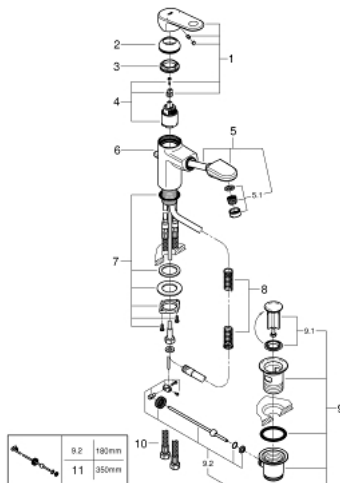

33 155 002 EUROPLUS SINGLE-LEVER BASIN MIXER 1/2" S-SIZE

PRODUCT DESCRIPTION

- Colour: chrome
- single hole installation
- metal lever
- GROHE SilkMove 35 mm ceramic cartridge
- adjustable flow rate limiter
- adjustable minimum flow rate approx. 2.5 l/min
- temperature limiter
- GROHE LongLife finish
- rapid installation system
- pull out spout with SpeedClean mousseur
- integrated non-return valve
- pop-up waste set 1 1/4"
- flexible connection hoses

33 155 002 EUROPLUS SINGLE-LEVER BASIN MIXER 1/2" S-SIZE

SPARE PARTS, 9月 2017 – now

- 1: Lever (Spare part-nr. 46647000)
- 2: Cap (Spare part-nr. 46492000)
- 3: Screw coupling (Spare part-nr. 46460000)
- 4: Cartridge (Spare part-nr. 46374000)
- 5: Shower outlet (Spare part-nr. 46674000)
- 5.1: Flow straightener (Spare part-nr. 64447000)
- 6: Pop-up rod (Spare part-nr. 64304000)
- 7: Shank mounting kit (Spare part-nr. 46078000)
- 8: Compression spring (Spare part-nr. 07239000)
- 9: Waste set 1 1/4" (Spare part-nr. 28910000)
- 9.1: Plug (Spare part-nr. 07182000)
- 9.2: Eccentric rod (Spare part-nr. 07052000)
- 10: Connection hose (Spare part-nr. 46255000)
- 11: Eccentric rod (Spare part-nr. 07341000)*