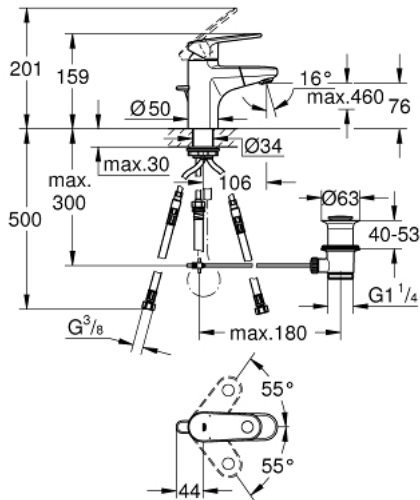

33 155 002 EUROPLUS SINGLE-LEVER BASIN MIXER 1/2" S-SIZE

PRODUCT DESCRIPTION

- Colour: chrome
- single hole installation
- metal lever
- GROHE SilkMove 35 mm ceramic cartridge
- adjustable flow rate limiter
- adjustable minimum flow rate approx. 2.5 l/min
- temperature limiter
- GROHE LongLife finish
- rapid installation system
- pull out spout with SpeedClean mousseur
- integrated non-return valve
- pop-up waste set 1 1/4"
- flexible connection hoses

33 155 002 EUROPLUS SINGLE-LEVER BASIN MIXER 1/2" S-SIZE

SPARE PARTS, 9月 2017 – now

- 1: Lever (Spare part-nr. 46647000)
- 2: Cap (Spare part-nr. 46492000)
- 3: Screw coupling (Spare part-nr. 46460000)
- 4: Cartridge (Spare part-nr. 46374000)
- 5: Shower outlet (Spare part-nr. 46674000)
- 5.1: Flow straightener (Spare part-nr. 64447000)
- 6: Pop-up rod (Spare part-nr. 64304000)
- 7: Shank mounting kit (Spare part-nr. 46078000)
- 8: Compression spring (Spare part-nr. 07239000)
- 9: Waste set 1 1/4" (Spare part-nr. 28910000)
- 9.1: Plug (Spare part-nr. 07182000)
- 9.2: Eccentric rod (Spare part-nr. 07052000)
- 10: Connection hose (Spare part-nr. 46255000)
- 11: Eccentric rod (Spare part-nr. 07341000)*