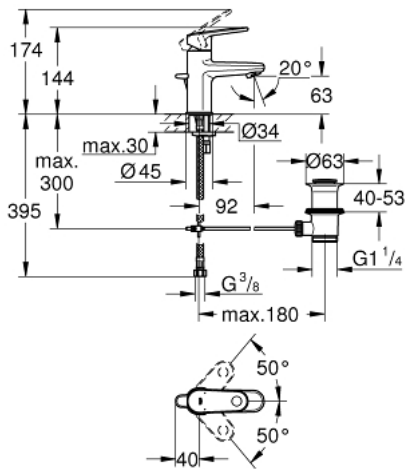

33 156 002 EUROPLUS SINGLE-LEVER BASIN MIXER XS-SIZE

PRODUCT DESCRIPTION

- Colour: chrome
- single hole installation
- metal lever
- GROHE SilkMove 28 mm ceramic cartridge
- GROHE LongLife finish
- rapid-installation-system
- adjustable mousseur
- pop-up waste set 1 1/4"
- flexible connection hoses

33 156 002 EUROPLUS SINGLE-LEVER BASIN MIXER XS-SIZE

SPARE PARTS, October 2008 – now

- 1: Lever (Spare part-nr. 46648000)
- 2: Shield (Spare part-nr. 46581000)
- 3: Fitting ring (Spare part-nr. 07419000)
- 4: Cartridge (Spare part-nr. 46580000)
- 5: Pop-up rod (Spare part-nr. 64304000)
- 6: Flow straightener (Spare part-nr. 64451000)
- 7: Shank mounting kit (Spare part-nr. 46645000)
- 8: Pop-up waste set 1 1/4" (Spare part-nr. 28910000)
- 8.1: Plug (Spare part-nr. 07182000)
- 8.2: Eccentric rod (Spare part-nr. 07052000)
- 9: Eccentric rod (Spare part-nr. 07341000)*
- 10: Mounting wrench (Spare part-nr. 19017000)*