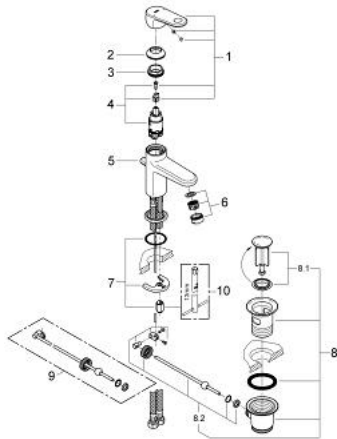

33 156 002 EUROPLUS SINGLE-LEVER BASIN MIXER XS-SIZE

PRODUCT DESCRIPTION

- Colour: chrome
- single hole installation
- metal lever
- GROHE SilkMove 28 mm ceramic cartridge
- GROHE LongLife finish
- rapid-installation-system
- adjustable mousseur
- pop-up waste set 1 1/4"
- flexible connection hoses

33 156 002 EUROPLUS SINGLE-LEVER BASIN MIXER XS-SIZE

SPARE PARTS, October 2008 – now

- 1: Lever (Spare part-nr. 46648000)
- 2: Shield (Spare part-nr. 46581000)
- 3: Fitting ring (Spare part-nr. 07419000)
- 4: Cartridge (Spare part-nr. 46580000)
- 5: Pop-up rod (Spare part-nr. 64304000)
- 6: Flow straightener (Spare part-nr. 64451000)
- 7: Shank mounting kit (Spare part-nr. 46645000)
- 8: Pop-up waste set 1 1/4" (Spare part-nr. 28910000)
- 8.1: Plug (Spare part-nr. 07182000)
- 8.2: Eccentric rod (Spare part-nr. 07052000)
- 9: Eccentric rod (Spare part-nr. 07341000)*
- 10: Mounting wrench (Spare part-nr. 19017000)*