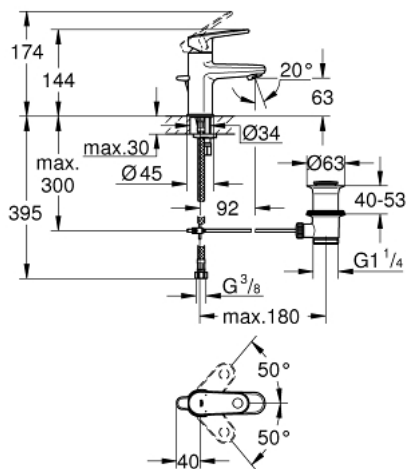

33 156 002 EUROPLUS SINGLE-LEVER BASIN MIXER 1/2" XS-SIZE

PRODUCT DESCRIPTION

- Colour: chrome
- single hole installation
- metal lever
- GROHE SilkMove 28 mm ceramic cartridge
- GROHE LongLife finish
- rapid installation system
- adjustable mousseur
- pop-up waste set 1 1/4"
- flexible connection hoses

33 156 002 EUROPLUS SINGLE-LEVER BASIN MIXER 1/2" XS-SIZE

SPARE PARTS, 10月 2008 – now

- 1: Lever (Spare part-nr. 46648000)
 - 2: Cap (Spare part-nr. 46581000)
 - 3: Fitting ring (Spare part-nr. 07419000)
 - 4: Cartridge (Spare part-nr. 46580000)
 - 5: Pop-up rod (Spare part-nr. 64304000)
 - 6: Flow straightener (Spare part-nr. 64451000)
 - 7: Shank mounting kit (Spare part-nr. 46645000)
 - 8: Waste set 1 1/4" (Spare part-nr. 28910000)
 - 8.1: Plug (Spare part-nr. 07182000)
 - 8.2: Eccentric rod (Spare part-nr. 07052000)
 - 9: Eccentric rod (Spare part-nr. 07341000)*
 - 10: Mounting wrench (Spare part-nr. 19017000)*
- * Optional accessories