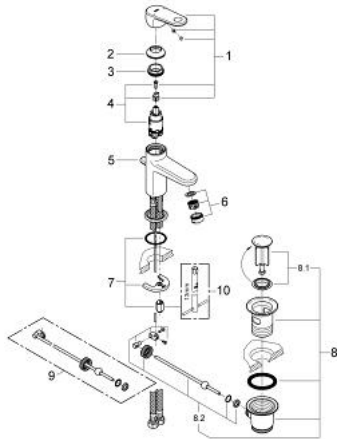

33 156 002 **EUROPLUS SINGLE-LEVER BASIN MIXER 1/2"**
XS-SIZE

PRODUCT DESCRIPTION

- Colour: chrome
- single hole installation
- metal lever
- GROHE SilkMove 28 mm ceramic cartridge
- GROHE LongLife finish
- rapid installation system
- adjustable mousseur
- pop-up waste set 1 1/4"
- flexible connection hoses

33 156 002 EUROPLUS SINGLE-LEVER BASIN MIXER 1/2" XS-SIZE

SPARE PARTS, 10月 2008 – now

- 1: Lever (Spare part-nr. 46648000)
 - 2: Cap (Spare part-nr. 46581000)
 - 3: Fitting ring (Spare part-nr. 07419000)
 - 4: Cartridge (Spare part-nr. 46580000)
 - 5: Pop-up rod (Spare part-nr. 64304000)
 - 6: Flow straightener (Spare part-nr. 64451000)
 - 7: Shank mounting kit (Spare part-nr. 46645000)
 - 8: Waste set 1 1/4" (Spare part-nr. 28910000)
 - 8.1: Plug (Spare part-nr. 07182000)
 - 8.2: Eccentric rod (Spare part-nr. 07052000)
 - 9: Eccentric rod (Spare part-nr. 07341000)*
 - 10: Mounting wrench (Spare part-nr. 19017000)*
- * Optional accessories