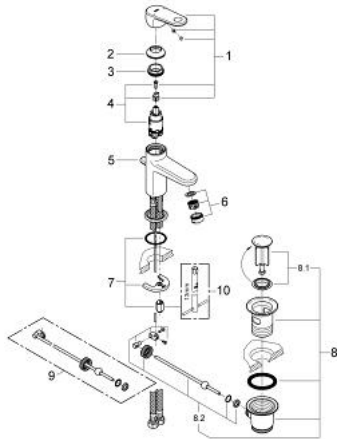

33 156 002 EUROPLUS SINGLE-LEVER BASIN MIXER 1/2" XS-SIZE

PRODUCT DESCRIPTION

- Colour: chrome
- single hole installation
- metal lever
- GROHE SilkMove 28 mm ceramic cartridge
- GROHE LongLife finish
- rapid installation system
- adjustable mousseur
- pop-up waste set 1 1/4"
- flexible connection hoses

33 156 002 EUROPLUS SINGLE-LEVER BASIN MIXER 1/2" XS-SIZE

SPARE PARTS, 10月 2008 – now

- 1: Lever (Spare part-nr. 46648000)
 - 2: Cap (Spare part-nr. 46581000)
 - 3: Fitting ring (Spare part-nr. 07419000)
 - 4: Cartridge (Spare part-nr. 46580000)
 - 5: Pop-up rod (Spare part-nr. 64304000)
 - 6: Flow straightener (Spare part-nr. 64451000)
 - 7: Shank mounting kit (Spare part-nr. 46645000)
 - 8: Waste set 1 1/4" (Spare part-nr. 28910000)
 - 8.1: Plug (Spare part-nr. 07182000)
 - 8.2: Eccentric rod (Spare part-nr. 07052000)
 - 9: Eccentric rod (Spare part-nr. 07341000)*
 - 10: Mounting wrench (Spare part-nr. 19017000)*
- * Optional accessories