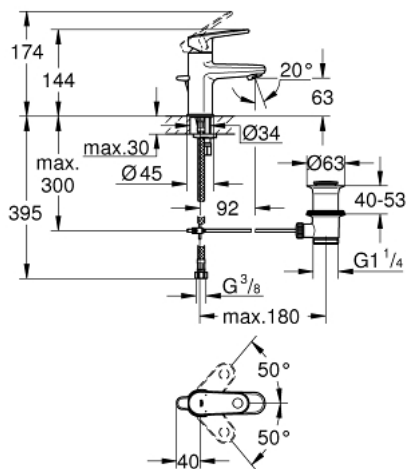

33 156 002 **EUROPLUS SINGLE-LEVER BASIN MIXER 1/2"**
XS-SIZE

PRODUCT DESCRIPTION

- Colour: chrome
- single hole installation
- metal lever
- GROHE SilkMove 28 mm ceramic cartridge
- GROHE LongLife finish
- rapid installation system
- adjustable mousseur
- pop-up waste set 1 1/4"
- flexible connection hoses

33 156 002 EUROPLUS SINGLE-LEVER BASIN MIXER 1/2" XS-SIZE

SPARE PARTS, 10月 2008 – now

- 1: Lever (Spare part-nr. 46648000)
 - 2: Cap (Spare part-nr. 46581000)
 - 3: Fitting ring (Spare part-nr. 07419000)
 - 4: Cartridge (Spare part-nr. 46580000)
 - 5: Pop-up rod (Spare part-nr. 64304000)
 - 6: Flow straightener (Spare part-nr. 64451000)
 - 7: Shank mounting kit (Spare part-nr. 46645000)
 - 8: Waste set 1 1/4" (Spare part-nr. 28910000)
 - 8.1: Plug (Spare part-nr. 07182000)
 - 8.2: Eccentric rod (Spare part-nr. 07052000)
 - 9: Eccentric rod (Spare part-nr. 07341000)*
 - 10: Mounting wrench (Spare part-nr. 19017000)*
- * Optional accessories