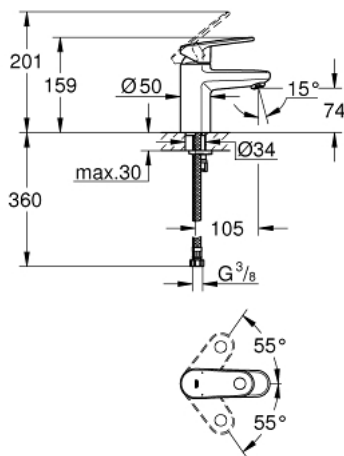

33 163 002 EUROPLUS SINGLE-LEVER BASIN MIXER S-SIZE

PRODUCT DESCRIPTION

- Colour: chrome
- single hole installation
- metal lever
- GROHE SilkMove 35 mm ceramic cartridge
- adjustable flow rate limiter
- adjustable minimum flow rate approx. 2.5 l/min
- temperature limiter
- GROHE LongLife finish
- GROHE FastFixation installation system with centering support
- SpeedClean Mousseur
- smooth body
- flexible connection hoses

33 163 002 EUROPLUS SINGLE-LEVER BASIN MIXER S-SIZE

SPARE PARTS, September 2017 – now

- 1: Lever (Spare part-nr. 46647000)
 - 2: Shield (Spare part-nr. 46492000)
 - 3: Screw coupling (Spare part-nr. 46460000)
 - 4: Cartridge (Spare part-nr. 46374000)
 - 5: Flow straightener (Spare part-nr. 64447000)
 - 6: Shank mounting kit (Spare part-nr. 46645000)
 - 7: Mounting wrench (Spare part-nr. 19017000)*
 - 8: Socket spanner (Spare part-nr. 19332000)*
- * Optional accessories