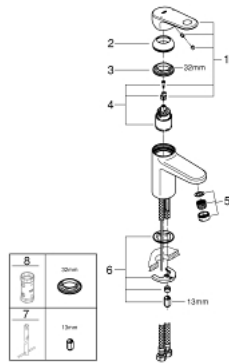

33 163 002 EUROPLUS SINGLE-LEVER BASIN MIXER S-SIZE

PRODUCT DESCRIPTION

- Colour: chrome
- single hole installation
- metal lever
- GROHE SilkMove 35 mm ceramic cartridge
- adjustable flow rate limiter
- adjustable minimum flow rate approx. 2.5 l/min
- temperature limiter
- GROHE LongLife finish
- GROHE FastFixation installation system with centering support
- SpeedClean Mousseur
- smooth body
- flexible connection hoses

33 163 002 EUROPLUS SINGLE-LEVER BASIN MIXER S-SIZE

SPARE PARTS, September 2017 – now

- 1: Lever (Spare part-nr. 46647000)
 - 2: Shield (Spare part-nr. 46492000)
 - 3: Screw coupling (Spare part-nr. 46460000)
 - 4: Cartridge (Spare part-nr. 46374000)
 - 5: Flow straightener (Spare part-nr. 64447000)
 - 6: Shank mounting kit (Spare part-nr. 46645000)
 - 7: Mounting wrench (Spare part-nr. 19017000)*
 - 8: Socket spanner (Spare part-nr. 19332000)*
- * Optional accessories