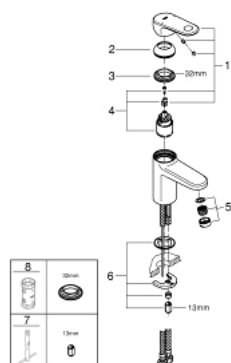

33 163 002 EUROPLUS SINGLE-LEVER BASIN MIXER 1/2" S-SIZE

PRODUCT DESCRIPTION

- Colour: chrome
- single hole installation
- metal lever
- GROHE SilkMove 35 mm ceramic cartridge
- adjustable flow rate limiter
- adjustable minimum flow rate approx. 2.5 l/min
- temperature limiter
- GROHE LongLife finish
- GROHE FastFixation installation system with centering support
- SpeedClean mousseur
- smooth body
- flexible connection hoses

33 163 002 EUROPLUS SINGLE-LEVER BASIN MIXER 1/2" S-SIZE

SPARE PARTS, 9月 2017 – now

- 1: Lever (Spare part-nr. 46647000)
 - 2: Cap (Spare part-nr. 46492000)
 - 3: Screw coupling (Spare part-nr. 46460000)
 - 4: Cartridge (Spare part-nr. 46374000)
 - 5: Flow straightener (Spare part-nr. 64447000)
 - 6: Shank mounting kit (Spare part-nr. 46645000)
 - 7: Mounting wrench (Spare part-nr. 19017000)*
 - 8: Socket spanner (Spare part-nr. 19332000)*
- * Optional accessories