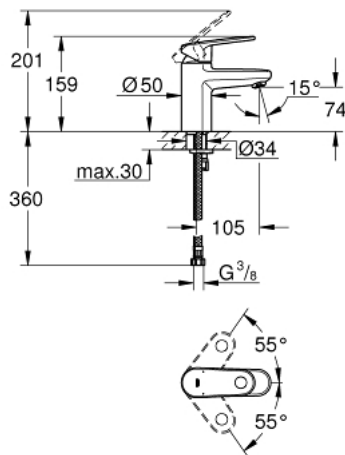

33 163 002 EUROPLUS SINGLE-LEVER BASIN MIXER 1/2" S-SIZE

PRODUCT DESCRIPTION

- Colour: chrome
- single hole installation
- metal lever
- GROHE SilkMove 35 mm ceramic cartridge
- adjustable flow rate limiter
- adjustable minimum flow rate approx. 2.5 l/min
- temperature limiter
- GROHE LongLife finish
- GROHE FastFixation installation system with centering support
- SpeedClean mousseur
- smooth body
- flexible connection hoses

33 163 002 EUROPLUS SINGLE-LEVER BASIN MIXER 1/2" S-SIZE

SPARE PARTS, 9月 2017 – now

- 1: Lever (Spare part-nr. 46647000)
 - 2: Cap (Spare part-nr. 46492000)
 - 3: Screw coupling (Spare part-nr. 46460000)
 - 4: Cartridge (Spare part-nr. 46374000)
 - 5: Flow straightener (Spare part-nr. 64447000)
 - 6: Shank mounting kit (Spare part-nr. 46645000)
 - 7: Mounting wrench (Spare part-nr. 19017000)*
 - 8: Socket spanner (Spare part-nr. 19332000)*
- * Optional accessories