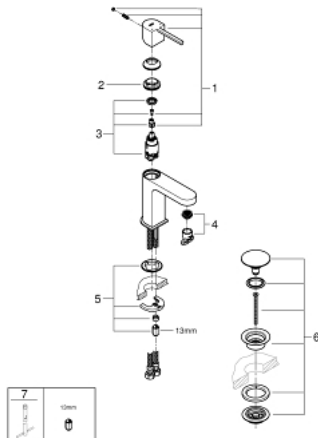

## 33 163 003 GROHE PLUS SINGLE-LEVER BASIN MIXER S-SIZE

### PRODUCT DESCRIPTION

- Colour: chrome
- single hole installation
- metal lever
- GROHE SilkMove 28 mm ceramic cartridge
- with temperature limiter
- GROHE LongLife finish
- GROHE EcoJoy - less water, perfect flow
- maximum flow rate (at 3 bar): 5 l/min
- GROHE AquaGuide adjustable mousseur
- GROHE FastFixation Plus installation system
- smooth body with push-open waste set 1 1/4"
- flexible connection hoses

### SPARE PARTS, August 2018 – now

- 1: Lever (Spare part-nr. 48452000)
- 2: Fitting ring (Spare part-nr. 07419000)
- 3: Cartridge (Spare part-nr. 46580000)
- 4: Mousseur (Spare part-nr. 48449000)
- 5: Shank mounting kit (Spare part-nr. 46645000)
- 6: Pop-up waste set (Spare part-nr. 65807000)
- 7: Mounting wrench (Spare part-nr. 19017000)\*