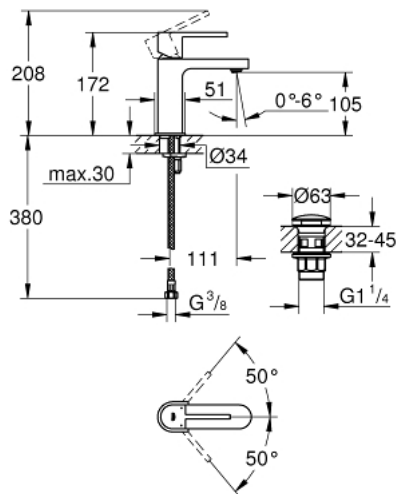

## 33 163 003 GROHE PLUS SINGLE-LEVER BASIN MIXER S-SIZE

### PRODUCT DESCRIPTION

- Colour: chrome
- single hole installation
- metal lever
- GROHE SilkMove 28 mm ceramic cartridge
- with temperature limiter
- GROHE LongLife finish
- GROHE EcoJoy - less water, perfect flow
- maximum flow rate (at 3 bar): 5 l/min
- GROHE AquaGuide adjustable mousseur
- GROHE FastFixation Plus installation system
- smooth body with push-open waste set 1 1/4"
- flexible connection hoses

### SPARE PARTS, August 2018 – now

- 1: Lever (Spare part-nr. 48452000)
- 2: Fitting ring (Spare part-nr. 07419000)
- 3: Cartridge (Spare part-nr. 46580000)
- 4: Mousseur (Spare part-nr. 48449000)
- 5: Shank mounting kit (Spare part-nr. 46645000)
- 6: Pop-up waste set (Spare part-nr. 65807000)
- 7: Mounting wrench (Spare part-nr. 19017000)\*