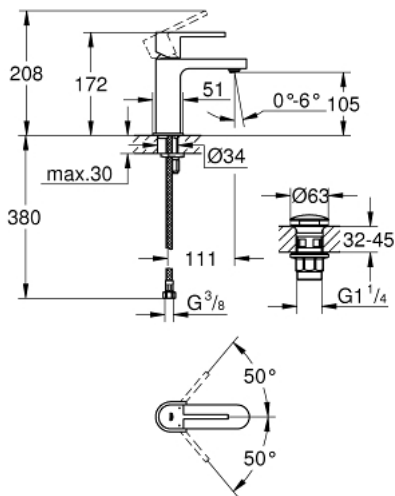

## 33 163 003 GROHE PLUS SINGLE-LEVER BASIN MIXER 1/2" S-SIZE

### PRODUCT DESCRIPTION

- Colour: chrome
- single hole installation
- metal lever
- GROHE SilkMove 28 mm ceramic cartridge
- with temperature limiter
- GROHE LongLife finish
- GROHE EcoJoy - Less water, perfect flow
- maximum flow rate (at 3 bar): 5 l/min
- GROHE AquaGuide adjustable mousseur
- GROHE FastFixation Plus installation system
- smooth body with push-open waste set 1 1/4"
- flexible connection hoses

### SPARE PARTS, 8月 2018 – now

- 1: Lever (Spare part-nr. 48452000)
- 2: Fitting ring (Spare part-nr. 07419000)
- 3: Cartridge (Spare part-nr. 46580000)
- 4: Mousseur (Spare part-nr. 48449000)
- 5: Shank mounting kit (Spare part-nr. 46645000)
- 6: Waste set with push-open plug (Spare part-nr. 65807000)
- 7: Mounting wrench (Spare part-nr. 19017000)\*