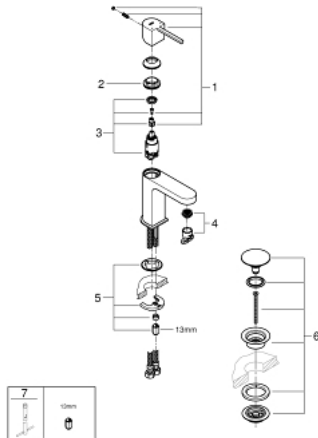

## 33 163 003 GROHE PLUS SINGLE-LEVER BASIN MIXER 1/2" S-SIZE

### PRODUCT DESCRIPTION

- Colour: chrome
- single hole installation
- metal lever
- GROHE SilkMove 28 mm ceramic cartridge
- with temperature limiter
- GROHE LongLife finish
- GROHE EcoJoy - Less water, perfect flow
- maximum flow rate (at 3 bar): 5 l/min
- GROHE AquaGuide adjustable mousseur
- GROHE FastFixation Plus installation system
- smooth body with push-open waste set 1 1/4"
- flexible connection hoses

### SPARE PARTS, 8月 2018 – now

- 1: Lever (Spare part-nr. 48452000)
- 2: Fitting ring (Spare part-nr. 07419000)
- 3: Cartridge (Spare part-nr. 46580000)
- 4: Mousseur (Spare part-nr. 48449000)
- 5: Shank mounting kit (Spare part-nr. 46645000)
- 6: Waste set with push-open plug (Spare part-nr. 65807000)
- 7: Mounting wrench (Spare part-nr. 19017000)\*