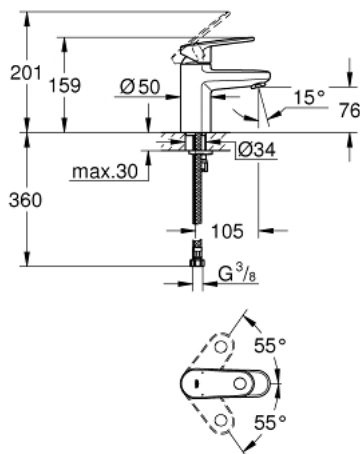

## 33 163 20L EUROPLUS SINGLE-LEVER BASIN MIXER S-SIZE

### PRODUCT DESCRIPTION

- Colour: chrome
- single hole installation
- metal lever
- GROHE SilkMove 35 mm ceramic cartridge
- adjustable flow rate limiter
- adjustable minimum flow rate approx. 2.5 l/min
- temperature limiter
- GROHE LongLife finish
- GROHE FastFixation installation system with centering support
- SpeedClean Mousseur
- smooth body
- flexible connection hoses
- for low pressure
- min. recommended pressure 0.2 bar

### SPARE PARTS, September 2017 – now

- 1: Lever (Spare part-nr. 46647000)
- 2: Shield (Spare part-nr. 46492000)
- 3: Screw coupling (Spare part-nr. 46460000)
- 4: Cartridge (Spare part-nr. 46374000)
- 5: Mousseur (Spare part-nr. 13922000)
- 6: Shank mounting kit (Spare part-nr. 46645000)
- 7: Mounting wrench (Spare part-nr. 19017000)\*
- 8: Socket spanner (Spare part-nr. 19332000)\*