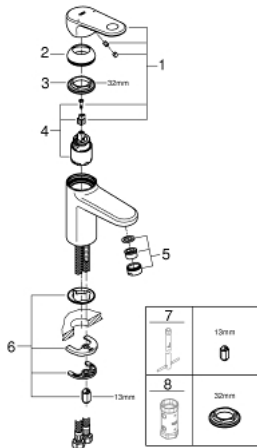

## 33 163 20L EUROPLUS SINGLE-LEVER BASIN MIXER S-SIZE

### PRODUCT DESCRIPTION

- Colour: chrome
- single hole installation
- metal lever
- GROHE SilkMove 35 mm ceramic cartridge
- adjustable flow rate limiter
- adjustable minimum flow rate approx. 2.5 l/min
- temperature limiter
- GROHE LongLife finish
- GROHE FastFixation installation system with centering support
- SpeedClean Mousseur
- smooth body
- flexible connection hoses
- for low pressure
- min. recommended pressure 0.2 bar

### SPARE PARTS, September 2017 – now

- 1: Lever (Spare part-nr. 46647000)
- 2: Shield (Spare part-nr. 46492000)
- 3: Screw coupling (Spare part-nr. 46460000)
- 4: Cartridge (Spare part-nr. 46374000)
- 5: Mousseur (Spare part-nr. 13922000)
- 6: Shank mounting kit (Spare part-nr. 46645000)
- 7: Mounting wrench (Spare part-nr. 19017000)\*
- 8: Socket spanner (Spare part-nr. 19332000)\*