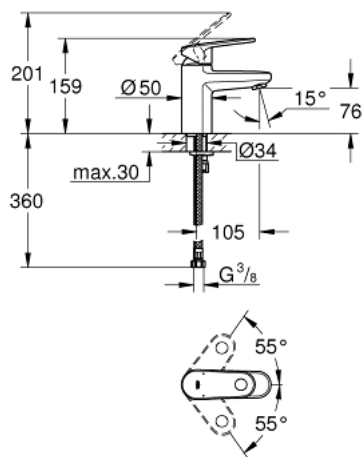

33 163 20L EUROPLUS SINGLE-LEVER BASIN MIXER 1/2" S-SIZE

PRODUCT DESCRIPTION

- Colour: chrome
- single hole installation
- metal lever
- GROHE SilkMove 35 mm ceramic cartridge
- adjustable flow rate limiter
- adjustable minimum flow rate approx. 2.5 l/min
- temperature limiter
- GROHE LongLife finish
- GROHE FastFixation installation system with centering support
- SpeedClean mousseur
- smooth body
- flexible connection hoses
- for low pressure
- min. recommended pressure 0.2 bar

33 163 20L EUROPLUS SINGLE-LEVER BASIN MIXER 1/2" S-SIZE

SPARE PARTS, 9月 2017 – now

- 1: Lever (Spare part-nr. 46647000)
 - 2: Cap (Spare part-nr. 46492000)
 - 3: Screw coupling (Spare part-nr. 46460000)
 - 4: Cartridge (Spare part-nr. 46374000)
 - 5: Mousseur (Spare part-nr. 13922000)
 - 6: Shank mounting kit (Spare part-nr. 46645000)
 - 7: Mounting wrench (Spare part-nr. 19017000)*
 - 8: Socket spanner (Spare part-nr. 19332000)*
- * Optional accessories