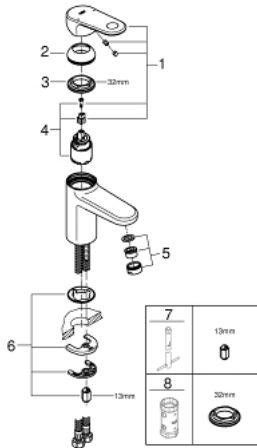

33 163 20L EUROPLUS SINGLE-LEVER BASIN MIXER 1/2" S-SIZE

PRODUCT DESCRIPTION

- Colour: chrome
- single hole installation
- metal lever
- GROHE SilkMove 35 mm ceramic cartridge
- adjustable flow rate limiter
- adjustable minimum flow rate approx. 2.5 l/min
- temperature limiter
- GROHE LongLife finish
- GROHE FastFixation installation system with centering support
- SpeedClean mousseur
- smooth body
- flexible connection hoses
- for low pressure
- min. recommended pressure 0.2 bar

33 163 20L EUROPLUS SINGLE-LEVER BASIN MIXER 1/2" S-SIZE

SPARE PARTS, 9月 2017 – now

- 1: Lever (Spare part-nr. 46647000)
 - 2: Cap (Spare part-nr. 46492000)
 - 3: Screw coupling (Spare part-nr. 46460000)
 - 4: Cartridge (Spare part-nr. 46374000)
 - 5: Mousseur (Spare part-nr. 13922000)
 - 6: Shank mounting kit (Spare part-nr. 46645000)
 - 7: Mounting wrench (Spare part-nr. 19017000)*
 - 8: Socket spanner (Spare part-nr. 19332000)*
- * Optional accessories