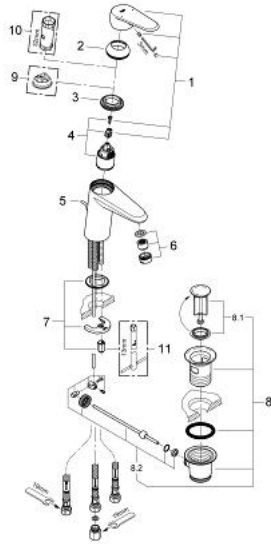

## 33 177 002 EURODISC COSMOPOLITAN SINGLE-LEVER BASIN MIXER S-SIZE

### PRODUCT DESCRIPTION

- Colour: chrome
- single hole installation
- metal lever
- GROHE SilkMove 35 mm ceramic cartridge
- adjustable flow rate limiter
- adjustable minimum flow rate approx. 2.5 l/min
- GROHE LongLife finish
- GROHE FastFixation installation system with centering support
- flow straightener
- pop-up waste set 1 1/4"
- flexible connection hoses
- for open water heater
- optional temperature limiter ref. no. 46 375
- noise classification 1 in accordance with DIN4109

### SPARE PARTS, March 2010 – now

- 1: Lever (Spare part-nr. 46738000)
  - 2: Shield (Spare part-nr. 46492000)
  - 3: Screw coupling (Spare part-nr. 46460000)
  - 4: Cartridge (Spare part-nr. 46558000)
  - 5: Pop-up rod (Spare part-nr. 46739000)
  - 6: Flow straightener (Spare part-nr. 46162000)
  - 7: Shank mounting kit (Spare part-nr. 46645000)
  - 8: Pop-up waste set 1 1/4" (Spare part-nr. 28910000)
  - 8.1: Plug (Spare part-nr. 07182000)
  - 8.2: Eccentric rod (Spare part-nr. 07052000)
  - 9: Temperature limiter (Spare part-nr. 46375000)\*
  - 10: Socket spanner (Spare part-nr. 19332000)\*
  - 11: Mounting wrench (Spare part-nr. 19017000)\*
- \* Optional accessories