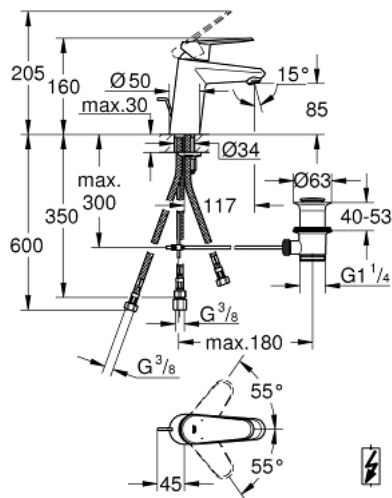

## 33 177 002 EURODISC COSMOPOLITAN SINGLE-LEVER BASIN MIXER S-SIZE

### PRODUCT DESCRIPTION

- Colour: chrome
- single hole installation
- metal lever
- GROHE SilkMove 35 mm ceramic cartridge
- adjustable flow rate limiter
- adjustable minimum flow rate approx. 2.5 l/min
- GROHE LongLife finish
- GROHE FastFixation installation system with centering support
- flow straightener
- pop-up waste set 1 1/4"
- flexible connection hoses
- for open water heater
- optional temperature limiter ref. no. 46 375
- noise classification 1 in accordance with DIN4109

### SPARE PARTS, March 2010 – now

- 1: Lever (Spare part-nr. 46738000)
  - 2: Shield (Spare part-nr. 46492000)
  - 3: Screw coupling (Spare part-nr. 46460000)
  - 4: Cartridge (Spare part-nr. 46558000)
  - 5: Pop-up rod (Spare part-nr. 46739000)
  - 6: Flow straightener (Spare part-nr. 46162000)
  - 7: Shank mounting kit (Spare part-nr. 46645000)
  - 8: Pop-up waste set 1 1/4" (Spare part-nr. 28910000)
  - 8.1: Plug (Spare part-nr. 07182000)
  - 8.2: Eccentric rod (Spare part-nr. 07052000)
  - 9: Temperature limiter (Spare part-nr. 46375000)\*
  - 10: Socket spanner (Spare part-nr. 19332000)\*
  - 11: Mounting wrench (Spare part-nr. 19017000)\*
- \* Optional accessories