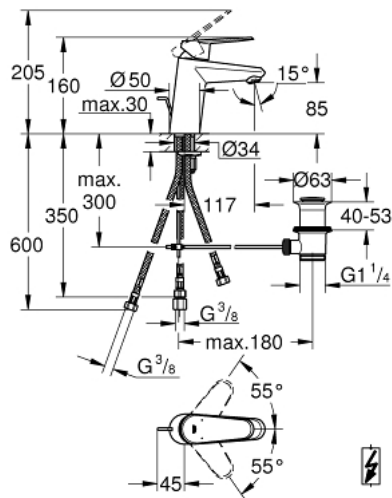

33 177 002 EURODISC COSMOPOLITAN SINGLE-LEVER BASIN MIXER 1/2" S-SIZE

PRODUCT DESCRIPTION

- Colour: chrome
- single hole installation
- metal lever
- GROHE SilkMove 35 mm ceramic cartridge
- adjustable flow rate limiter
- adjustable minimum flow rate approx. 2.5 l/min
- GROHE LongLife finish
- GROHE FastFixation installation system with centering support
- flow straightener
- pop-up waste set 1 1/4"
- flexible connection hoses
- for open water heater
- optional temperature limiter ref. no. 46 375
- noise classification I in accordance with DIN 4109

33 177 002 EURODISC COSMOPOLITAN SINGLE-LEVER BASIN MIXER 1/2" S-SIZE

SPARE PARTS, 3月 2010 – now

- 1: Lever (Spare part-nr. 46738000)
 - 2: Cap (Spare part-nr. 46492000)
 - 3: Screw coupling (Spare part-nr. 46460000)
 - 4: Cartridge (Spare part-nr. 46558000)
 - 5: Pop-up rod (Spare part-nr. 46739000)
 - 6: Flow straightener (Spare part-nr. 46162000)
 - 7: Shank mounting kit (Spare part-nr. 46645000)
 - 8: Waste set 1 1/4" (Spare part-nr. 28910000)
 - 8.1: Plug (Spare part-nr. 07182000)
 - 8.2: Eccentric rod (Spare part-nr. 07052000)
 - 9: Temperature limiter (Spare part-nr. 46375000)*
 - 10: Socket spanner (Spare part-nr. 19332000)*
 - 11: Mounting wrench (Spare part-nr. 19017000)*
- * Optional accessories