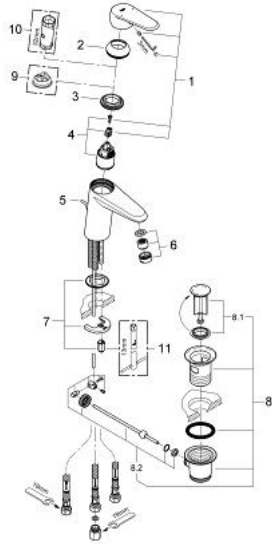

33 177 002 EURODISC COSMOPOLITAN SINGLE-LEVER BASIN MIXER 1/2" S-SIZE

PRODUCT DESCRIPTION

- Colour: chrome
- single hole installation
- metal lever
- GROHE SilkMove 35 mm ceramic cartridge
- adjustable flow rate limiter
- adjustable minimum flow rate approx. 2.5 l/min
- GROHE LongLife finish
- GROHE FastFixation installation system with centering support
- flow straightener
- pop-up waste set 1 1/4"
- flexible connection hoses
- for open water heater
- optional temperature limiter ref. no. 46 375
- noise classification I in accordance with DIN 4109

33 177 002 EURODISC COSMOPOLITAN SINGLE-LEVER BASIN MIXER 1/2" S-SIZE

SPARE PARTS, 3月 2010 – now

- 1: Lever (Spare part-nr. 46738000)
 - 2: Cap (Spare part-nr. 46492000)
 - 3: Screw coupling (Spare part-nr. 46460000)
 - 4: Cartridge (Spare part-nr. 46558000)
 - 5: Pop-up rod (Spare part-nr. 46739000)
 - 6: Flow straightener (Spare part-nr. 46162000)
 - 7: Shank mounting kit (Spare part-nr. 46645000)
 - 8: Waste set 1 1/4" (Spare part-nr. 28910000)
 - 8.1: Plug (Spare part-nr. 07182000)
 - 8.2: Eccentric rod (Spare part-nr. 07052000)
 - 9: Temperature limiter (Spare part-nr. 46375000)*
 - 10: Socket spanner (Spare part-nr. 19332000)*
 - 11: Mounting wrench (Spare part-nr. 19017000)*
- * Optional accessories