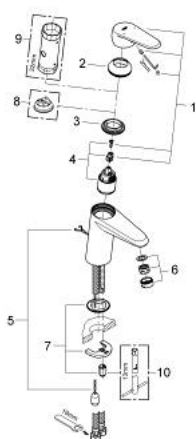

33 178 002 EURODISC COSMOPOLITAN SINGLE-LEVER BASIN MIXER S-SIZE

PRODUCT DESCRIPTION

- Colour: chrome
- single hole installation
- metal lever
- GROHE SilkMove 35 mm ceramic cartridge
- GROHE LongLife finish
- adjustable flow rate limiter
- adjustable minimum flow rate approx. 2.5 l/min
- mousseur
- retractable chain
- flexible connection hoses
- GROHE FastFixation installation system with centering support
- optional temperature limiter ref. no. 46 375
- noise classification 1 in accordance with DIN4109

33 178 002 EURODISC COSMOPOLITAN SINGLE-LEVER BASIN MIXER S-SIZE

SPARE PARTS, March 2010 – now

- 1: Lever (Spare part-nr. 46738000)
- 2: Shield (Spare part-nr. 46492000)
- 3: Screw coupling (Spare part-nr. 46460000)
- 4: Cartridge (Spare part-nr. 46374000)
- 5: Chain support (Spare part-nr. 06815000)
- 6: Mousseur (Spare part-nr. 13929000)
- 7: Shank mounting kit (Spare part-nr. 46645000)
- 8: Temperature limiter (Spare part-nr. 46375000)*
- 9: Socket spanner (Spare part-nr. 19332000)*
- 10: Mounting wrench (Spare part-nr. 19017000)*