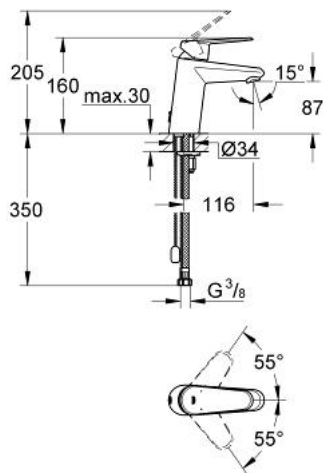

33 178 002 EURODISC COSMOPOLITAN SINGLE-LEVER BASIN MIXER S-SIZE

PRODUCT DESCRIPTION

- Colour: chrome
- single hole installation
- metal lever
- GROHE SilkMove 35 mm ceramic cartridge
- GROHE LongLife finish
- adjustable flow rate limiter
- adjustable minimum flow rate approx. 2.5 l/min
- mousseur
- retractable chain
- flexible connection hoses
- GROHE FastFixation installation system with centering support
- optional temperature limiter ref. no. 46 375
- noise classification 1 in accordance with DIN4109

33 178 002 EURODISC COSMOPOLITAN SINGLE-LEVER BASIN MIXER S-SIZE

SPARE PARTS, March 2010 – now

- 1: Lever (Spare part-nr. 46738000)
- 2: Shield (Spare part-nr. 46492000)
- 3: Screw coupling (Spare part-nr. 46460000)
- 4: Cartridge (Spare part-nr. 46374000)
- 5: Chain support (Spare part-nr. 06815000)
- 6: Mousseur (Spare part-nr. 13929000)
- 7: Shank mounting kit (Spare part-nr. 46645000)
- 8: Temperature limiter (Spare part-nr. 46375000)*
- 9: Socket spanner (Spare part-nr. 19332000)*
- 10: Mounting wrench (Spare part-nr. 19017000)*