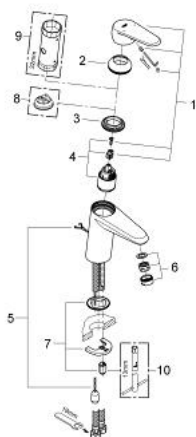

33 178 002 EURODISC COSMOPOLITAN SINGLE-LEVER BASIN MIXER 1/2" S-SIZE

PRODUCT DESCRIPTION

- Colour: chrome
- single hole installation
- metal lever
- GROHE SilkMove 35 mm ceramic cartridge
- GROHE LongLife finish
- adjustable flow rate limiter
- adjustable minimum flow rate approx. 2.5 l/min
- mousseur
- retractable chain
- flexible connection hoses
- GROHE FastFixation installation system with centering support
- optional temperature limiter ref. no. 46 375
- noise classification I in accordance with DIN 4109

33 178 002 EURODISC COSMOPOLITAN SINGLE-LEVER BASIN MIXER 1/2" S-SIZE

SPARE PARTS, 3月 2010 – now

- 1: Lever (Spare part-nr. 46738000)
- 2: Cap (Spare part-nr. 46492000)
- 3: Screw coupling (Spare part-nr. 46460000)
- 4: Cartridge (Spare part-nr. 46374000)
- 5: Chain (Spare part-nr. 06815000)
- 6: Mousseur (Spare part-nr. 13929000)
- 7: Shank mounting kit (Spare part-nr. 46645000)
- 8: Temperature limiter (Spare part-nr. 46375000)*
- 9: Socket spanner (Spare part-nr. 19332000)*
- 10: Mounting wrench (Spare part-nr. 19017000)*