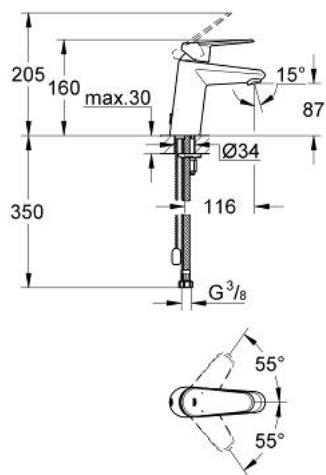

33 178 002 EURODISC COSMOPOLITAN SINGLE-LEVER BASIN MIXER 1/2" S-SIZE

PRODUCT DESCRIPTION

- Colour: chrome
- single hole installation
- metal lever
- GROHE SilkMove 35 mm ceramic cartridge
- GROHE LongLife finish
- adjustable flow rate limiter
- adjustable minimum flow rate approx. 2.5 l/min
- mousseur
- retractable chain
- flexible connection hoses
- GROHE FastFixation installation system with centering support
- optional temperature limiter ref. no. 46 375
- noise classification I in accordance with DIN 4109

33 178 002 EURODISC COSMOPOLITAN SINGLE-LEVER BASIN MIXER 1/2" S-SIZE

SPARE PARTS, 3月 2010 – now

- 1: Lever (Spare part-nr. 46738000)
- 2: Cap (Spare part-nr. 46492000)
- 3: Screw coupling (Spare part-nr. 46460000)
- 4: Cartridge (Spare part-nr. 46374000)
- 5: Chain (Spare part-nr. 06815000)
- 6: Mousseur (Spare part-nr. 13929000)
- 7: Shank mounting kit (Spare part-nr. 46645000)
- 8: Temperature limiter (Spare part-nr. 46375000)*
- 9: Socket spanner (Spare part-nr. 19332000)*
- 10: Mounting wrench (Spare part-nr. 19017000)*