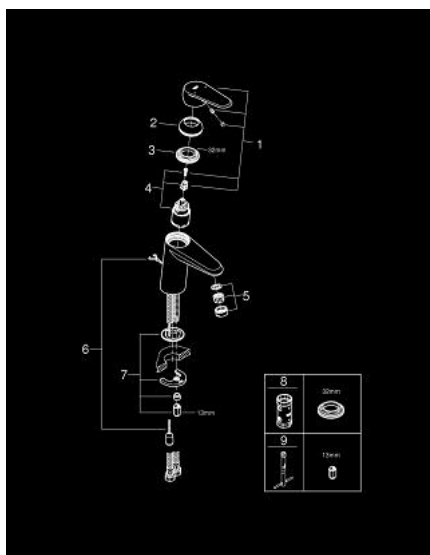

## 33 178 20E EURODISC COSMOPOLITAN SINGLE-LEVER BASIN MIXER S-SIZE

### PRODUCT DESCRIPTION

- Colour: chrome
- single hole installation
- metal lever
- GROHE SilkMove 35 mm ceramic cartridge
- adjustable flow rate limiter
- adjustable minimum flow rate approx. 2.5 l/min
- GROHE LongLife finish
- GROHE EcoJoy - less water, perfect flow
- maximum flow rate (at 3 bar): 5 l/min
- GROHE FastFixation installation system with centering support
- mousseur
- retractable chain
- flexible connection hoses
- optional temperature limiter ref. no. 46 375
- noise classification 1 in accordance with DIN4109

### SPARE PARTS, August 2017 – now

- 1: Lever (Spare part-nr. 46738000)
  - 2: Shield (Spare part-nr. 46492000)
  - 3: Screw coupling (Spare part-nr. 46460000)
  - 4: Cartridge (Spare part-nr. 46374000)
  - 5: Flow straightener (Spare part-nr. 13955000)
  - 6: Chain support (Spare part-nr. 06815000)
  - 7: Shank mounting kit (Spare part-nr. 46645000)
  - 8: Socket spanner (Spare part-nr. 19332000)\*
  - 9: Mounting wrench (Spare part-nr. 19017000)\*
- \* Optional accessories