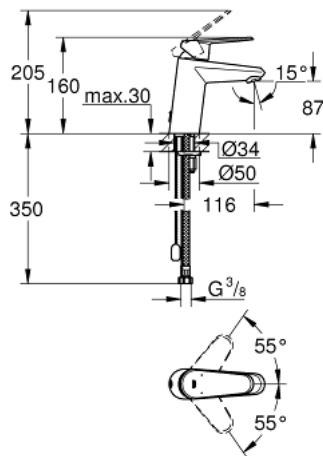

## 33 178 20E EURODISC COSMOPOLITAN SINGLE-LEVER BASIN MIXER S-SIZE

### PRODUCT DESCRIPTION

- Colour: chrome
- single hole installation
- metal lever
- GROHE SilkMove 35 mm ceramic cartridge
- adjustable flow rate limiter
- adjustable minimum flow rate approx. 2.5 l/min
- GROHE LongLife finish
- GROHE EcoJoy - less water, perfect flow
- maximum flow rate (at 3 bar): 5 l/min
- GROHE FastFixation installation system with centering support
- mousseur
- retractable chain
- flexible connection hoses
- optional temperature limiter ref. no. 46 375
- noise classification 1 in accordance with DIN4109

### SPARE PARTS, August 2017 – now

- 1: Lever (Spare part-nr. 46738000)
  - 2: Shield (Spare part-nr. 46492000)
  - 3: Screw coupling (Spare part-nr. 46460000)
  - 4: Cartridge (Spare part-nr. 46374000)
  - 5: Flow straightener (Spare part-nr. 13955000)
  - 6: Chain support (Spare part-nr. 06815000)
  - 7: Shank mounting kit (Spare part-nr. 46645000)
  - 8: Socket spanner (Spare part-nr. 19332000)\*
  - 9: Mounting wrench (Spare part-nr. 19017000)\*
- \* Optional accessories