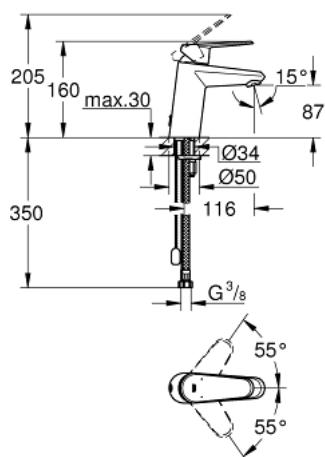

33 178 20E EURODISC COSMOPOLITAN SINGLE-LEVER BASIN MIXER 1/2" S-SIZE

PRODUCT DESCRIPTION

- Colour: chrome
- single hole installation
- metal lever
- GROHE SilkMove 35 mm ceramic cartridge
- adjustable flow rate limiter
- adjustable minimum flow rate approx. 2.5 l/min
- GROHE LongLife finish
- GROHE EcoJoy - Less water, perfect flow
- maximum flow rate (at 3 bar): 5 l/min
- GROHE FastFixation installation system with centering support
- mousseur
- retractable chain
- flexible connection hoses
- optional temperature limiter ref. no. 46 375
- noise classification I in accordance with DIN 4109

33 178 20E EURODISC COSMOPOLITAN SINGLE-LEVER BASIN MIXER 1/2" S-SIZE

SPARE PARTS, 8月 2017 – now

- 1: Lever (Spare part-nr. 46738000)
 - 2: Cap (Spare part-nr. 46492000)
 - 3: Screw coupling (Spare part-nr. 46460000)
 - 4: Cartridge (Spare part-nr. 46374000)
 - 5: Laminar flow straightener (Spare part-nr. 13955000)
 - 6: Chain (Spare part-nr. 06815000)
 - 7: Shank mounting kit (Spare part-nr. 46645000)
 - 8: Socket spanner (Spare part-nr. 19332000)*
 - 9: Mounting wrench (Spare part-nr. 19017000)*
- * Optional accessories