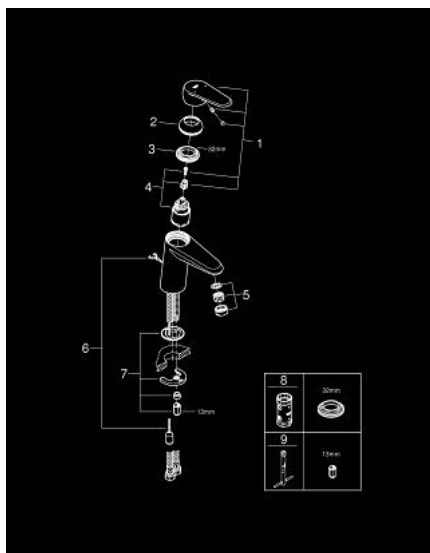

33 178 20E EURODISC COSMOPOLITAN SINGLE-LEVER BASIN MIXER 1/2" S-SIZE

PRODUCT DESCRIPTION

- Colour: chrome
- single hole installation
- metal lever
- GROHE SilkMove 35 mm ceramic cartridge
- adjustable flow rate limiter
- adjustable minimum flow rate approx. 2.5 l/min
- GROHE LongLife finish
- GROHE EcoJoy - Less water, perfect flow
- maximum flow rate (at 3 bar): 5 l/min
- GROHE FastFixation installation system with centering support
- mousseur
- retractable chain
- flexible connection hoses
- optional temperature limiter ref. no. 46 375
- noise classification I in accordance with DIN 4109

33 178 20E EURODISC COSMOPOLITAN SINGLE-LEVER BASIN MIXER 1/2" S-SIZE

SPARE PARTS, 8月 2017 – now

- 1: Lever (Spare part-nr. 46738000)
 - 2: Cap (Spare part-nr. 46492000)
 - 3: Screw coupling (Spare part-nr. 46460000)
 - 4: Cartridge (Spare part-nr. 46374000)
 - 5: Laminar flow straightener (Spare part-nr. 13955000)
 - 6: Chain (Spare part-nr. 06815000)
 - 7: Shank mounting kit (Spare part-nr. 46645000)
 - 8: Socket spanner (Spare part-nr. 19332000)*
 - 9: Mounting wrench (Spare part-nr. 19017000)*
- * Optional accessories