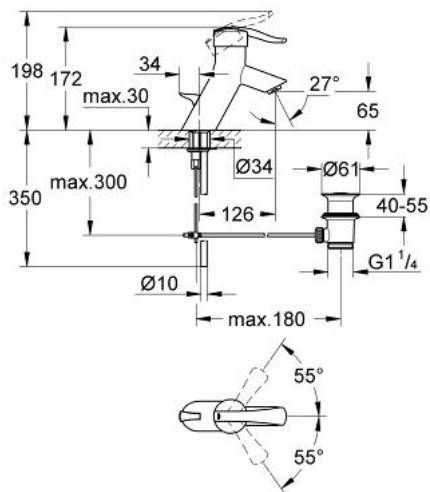

## 33 180 IP0 ECTOS SINGLE-LEVER BASIN MIXER 1/2"

### PRODUCT DESCRIPTION

- Colour: chrome/matt chrome
- single hole installation
- GROHE SilkMove 35 mm ceramic cartridge
- adjustable flow rate limiter
- mousseur
- pop-up waste set 1 1/4"
- copper pipes
- rapid installation system
- optional temperature limiter ref. no. 46 375
- with lever made of crystal in "daVinci azul" and "daVinci satinado".

### SPARE PARTS, 1月 2001 – now

1: Lever (Spare part-nr. 46176IP0)

1.1: Fixing set (Spare part-nr. 46177000)

2: Cap (Spare part-nr. 46182000)

2.1: Sealing washer (Spare part-nr. 0591500M)

3: Ring (Spare part-nr. 03425000)

8.1: Replacement flow control M22x1 and M24x1 (Spare part-nr. 45002000)

9: Waste set 1 1/4" (Spare part-nr. 28910000)

9.1: Plug (Spare part-nr. 07182000)

9.2: Eccentric rod (Spare part-nr. 07052000)

10: Temperature limiter (Spare part-nr. 46375000)\*