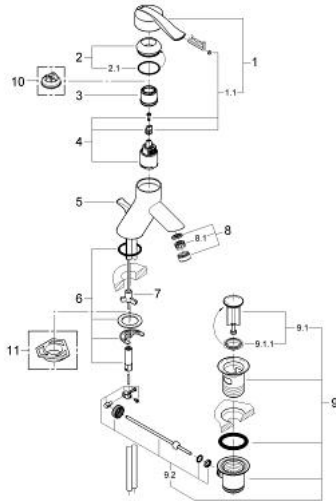

### PRODUCT DESCRIPTION

- Colour: chrome/matt chrome
- single hole installation
- GROHE SilkMove 35 mm ceramic cartridge
- adjustable flow rate limiter
- mousseur
- pop-up waste set 1 1/4"
- copper pipes
- rapid installation system
- optional temperature limiter ref. no. 46 375
- with lever made of crystal in "daVinci azul" and "daVinci satinado".

### SPARE PARTS, 1月 2001 – now

1: Lever (Spare part-nr. 46176IP0)

1.1: Fixing set (Spare part-nr. 46177000)

2: Cap (Spare part-nr. 46182000)

2.1: Sealing washer (Spare part-nr. 0591500M)

3: Ring (Spare part-nr. 03425000)

4: Cartridge (Spare part-nr. 46374000)

5: Pop-up rod (Spare part-nr. 46189000)

6: Shank mounting kit (Spare part-nr. 46122000)

7: Compensation ring (Spare part-nr. 03435000)

8: Mousseur (Spare part-nr. 13929000)

8.1: Replacement flow control M22x1 and M24x1 (Spare part-nr. 45002000)

9: Waste set 1 1/4" (Spare part-nr. 28910000)

9.1: Plug (Spare part-nr. 07182000)

9.2: Eccentric rod (Spare part-nr. 07052000)

10: Temperature limiter (Spare part-nr. 46375000)\*