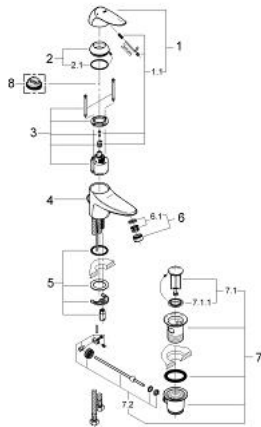

### PRODUCT DESCRIPTION

- Colour: chrome
- single hole installation
- GROHE SilkMove 46 mm ceramic cartridge
- adjustable flow rate limiter
- lever connection at the front
- covered shank sleeve
- mousseur
- optional temperature limiter ref. no. 46 308
- pop-up waste set 1 1/4"
- flexible connection hoses
- rapid-installation-system
- GROHE LongLife finish

### SPARE PARTS, January 2001 – now

- 1: Lever (Spare part-nr. 46439000)
  - 1.1: Fixing set (Spare part-nr. 46335000)
  - 2: Shield (Spare part-nr. 46449000)
  - 2.1: O-ring Ø43 x Ø2 (Spare part-nr. 0531800M)
  - 3: Cartridge (Spare part-nr. 46048000)
  - 4: Pop-up rod (Spare part-nr. 06211000)
  - 5: Shank mounting kit (Spare part-nr. 46249000)
  - 6: Mousseur (Spare part-nr. 13961000)
  - 6.1: Filter insert (Spare part-nr. 45559000)
  - 7: Pop-up waste set 1 1/4" (Spare part-nr. 28910000)
  - 7.1: Plug (Spare part-nr. 07182000)
  - 7.2: Eccentric rod (Spare part-nr. 07052000)
  - 8: Temperature limiter (Spare part-nr. 46308000)\*
- \* Optional accessories