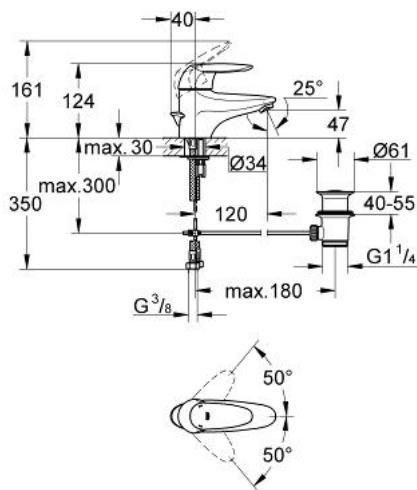

### PRODUCT DESCRIPTION

- Colour: chrome
- single hole installation
- GROHE SilkMove 46 mm ceramic cartridge
- adjustable flow rate limiter
- lever connection at the front
- covered shank sleeve
- mousseur
- optional temperature limiter ref. no. 46 308
- pop-up waste set 1 1/4"
- flexible connection hoses
- rapid-installation-system
- GROHE LongLife finish

### SPARE PARTS, January 2001 – now

- 1: Lever (Spare part-nr. 46439000)
  - 1.1: Fixing set (Spare part-nr. 46335000)
  - 2: Shield (Spare part-nr. 46449000)
  - 2.1: O-ring Ø43 x Ø2 (Spare part-nr. 0531800M)
  - 3: Cartridge (Spare part-nr. 46048000)
  - 4: Pop-up rod (Spare part-nr. 06211000)
  - 5: Shank mounting kit (Spare part-nr. 46249000)
  - 6: Mousseur (Spare part-nr. 13961000)
  - 6.1: Filter insert (Spare part-nr. 45559000)
  - 7: Pop-up waste set 1 1/4" (Spare part-nr. 28910000)
  - 7.1: Plug (Spare part-nr. 07182000)
  - 7.2: Eccentric rod (Spare part-nr. 07052000)
  - 8: Temperature limiter (Spare part-nr. 46308000)\*
- \* Optional accessories