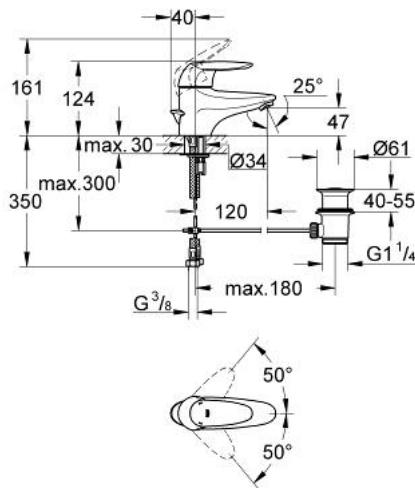

33 183 000 EURODISC SINGLE-LEVER BASIN MIXER 1/2"

PRODUCT DESCRIPTION

- Colour: chrome
- single hole installation
- GROHE SilkMove 46 mm ceramic cartridge
- adjustable flow rate limiter
- lever connection at the front
- covered shank sleeve
- mousseur
- optional temperature limiter ref. no. 46 308
- pop-up waste set 1 1/4"
- flexible connection hoses
- rapid installation system
- GROHE LongLife finish

33 183 000 EURODISC SINGLE-LEVER BASIN MIXER 1/2"

SPARE PARTS, 1月 2001 – now

- 1: Lever (Spare part-nr. 46439000)
 - 1.1: Fixing set (Spare part-nr. 46335000)
 - 2: Cap (Spare part-nr. 46449000)
 - 2.1: O-ring Ø 43 x Ø 2 (Spare part-nr. 0531800M)
 - 3: Cartridge (Spare part-nr. 46048000)
 - 4: Pop-up rod (Spare part-nr. 06211000)
 - 5: Shank mounting kit (Spare part-nr. 46249000)
 - 6: Mousseur (Spare part-nr. 13961000)
 - 6.1: Filter insert (Spare part-nr. 45559000)
 - 7: Waste set 1 1/4" (Spare part-nr. 28910000)
 - 7.1: Plug (Spare part-nr. 07182000)
 - 7.2: Eccentric rod (Spare part-nr. 07052000)
 - 8: Temperature limiter (Spare part-nr. 46308000)*
- * Optional accessories