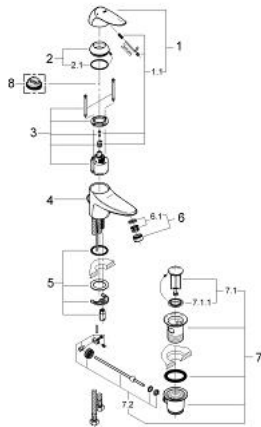

33 183 000 EURODISC SINGLE-LEVER BASIN MIXER 1/2"

PRODUCT DESCRIPTION

- Colour: chrome
- single hole installation
- GROHE SilkMove 46 mm ceramic cartridge
- adjustable flow rate limiter
- lever connection at the front
- covered shank sleeve
- mousseur
- optional temperature limiter ref. no. 46 308
- pop-up waste set 1 1/4"
- flexible connection hoses
- rapid installation system
- GROHE LongLife finish

33 183 000 EURODISC SINGLE-LEVER BASIN MIXER 1/2"

SPARE PARTS, 1月 2001 – now

- 1: Lever (Spare part-nr. 46439000)
 - 1.1: Fixing set (Spare part-nr. 46335000)
 - 2: Cap (Spare part-nr. 46449000)
 - 2.1: O-ring Ø 43 x Ø 2 (Spare part-nr. 0531800M)
 - 3: Cartridge (Spare part-nr. 46048000)
 - 4: Pop-up rod (Spare part-nr. 06211000)
 - 5: Shank mounting kit (Spare part-nr. 46249000)
 - 6: Mousseur (Spare part-nr. 13961000)
 - 6.1: Filter insert (Spare part-nr. 45559000)
 - 7: Waste set 1 1/4" (Spare part-nr. 28910000)
 - 7.1: Plug (Spare part-nr. 07182000)
 - 7.2: Eccentric rod (Spare part-nr. 07052000)
 - 8: Temperature limiter (Spare part-nr. 46308000)*
- * Optional accessories