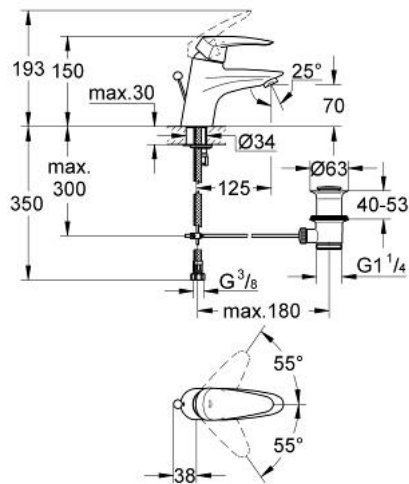

33 183 00E EURODISC SINGLE-LEVER BASIN MIXER

PRODUCT DESCRIPTION

- Colour: chrome
- GROHE EcoJoy - less water, perfect flow
- single hole installation
- metal lever
- GROHE SilkMove 35 mm ceramic cartridge
- GROHE LongLife finish
- adjustable flow rate limiter
- adjustable minimum flow rate approx. 2.5 l/min
- SpeedClean 5,7 l Mousseur
- pop-up waste set 1 1/4"
- flexible connection hoses
- rapid-installation-system
- optional temperature limiter ref. no. 46 375

33 183 00E EURODISC SINGLE-LEVER BASIN MIXER

SPARE PARTS, October 2008 – now

- 1: Lever (Spare part-nr. 46568000)
- 2: Shield (Spare part-nr. 46570000)
- 3: Screw coupling (Spare part-nr. 46460000)
- 4: Cartridge (Spare part-nr. 46374000)
- 5: Pop-up rod (Spare part-nr. 65412000)
- 6: Flow straightener (Spare part-nr. 13955000)
- 7: Shank mounting kit (Spare part-nr. 46249000)
- 8: Pop-up waste set (Spare part-nr. 28915000)
- 8.1: Plug (Spare part-nr. 45210000)
- 9: Temperature limiter (Spare part-nr. 46375000)*