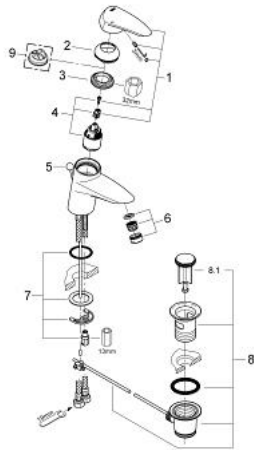

33 183 00E EURODISC SINGLE-LEVER BASIN MIXER

PRODUCT DESCRIPTION

- Colour: chrome
- GROHE EcoJoy - less water, perfect flow
- single hole installation
- metal lever
- GROHE SilkMove 35 mm ceramic cartridge
- GROHE LongLife finish
- adjustable flow rate limiter
- adjustable minimum flow rate approx. 2.5 l/min
- SpeedClean 5,7 l Mousseur
- pop-up waste set 1 1/4"
- flexible connection hoses
- rapid-installation-system
- optional temperature limiter ref. no. 46 375

33 183 00E EURODISC SINGLE-LEVER BASIN MIXER

SPARE PARTS, October 2008 – now

- 1: Lever (Spare part-nr. 46568000)
- 2: Shield (Spare part-nr. 46570000)
- 3: Screw coupling (Spare part-nr. 46460000)
- 4: Cartridge (Spare part-nr. 46374000)
- 5: Pop-up rod (Spare part-nr. 65412000)
- 6: Flow straightener (Spare part-nr. 13955000)
- 7: Shank mounting kit (Spare part-nr. 46249000)
- 8: Pop-up waste set (Spare part-nr. 28915000)
- 8.1: Plug (Spare part-nr. 45210000)
- 9: Temperature limiter (Spare part-nr. 46375000)*