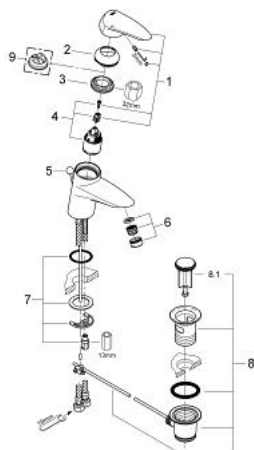

## 33 183 00E EURODISC SINGLE-LEVER BASIN MIXER 1/2"

### PRODUCT DESCRIPTION

- Colour: chrome
- GROHE EcoJoy - Less water, perfect flow
- single hole installation
- metal lever
- GROHE SilkMove 35 mm ceramic cartridge
- GROHE LongLife finish
- adjustable flow rate limiter
- adjustable minimum flow rate approx. 2.5 l/min
- SpeedClean 5.7 l mousseur
- pop-up waste set 1 1/4"
- flexible connection hoses
- rapid installation system
- optional temperature limiter ref. no. 46 375

### SPARE PARTS, 10月 2008 – now

- 1: Lever (Spare part-nr. 46568000)
- 2: Cap (Spare part-nr. 46570000)
- 3: Screw coupling (Spare part-nr. 46460000)
- 4: Cartridge (Spare part-nr. 46374000)
- 5: Pop-up rod (Spare part-nr. 65412000)
- 6: Laminar flow straightener (Spare part-nr. 13955000)
- 7: Shank mounting kit (Spare part-nr. 46249000)
- 8: Waste fitting (Spare part-nr. 28915000)
- 8.1: Plug (Spare part-nr. 45210000)
- 9: Temperature limiter (Spare part-nr. 46375000)\*