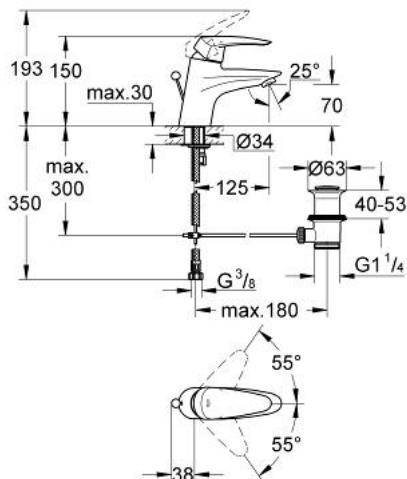

## 33 183 00E EURODISC SINGLE-LEVER BASIN MIXER 1/2"

### PRODUCT DESCRIPTION

- Colour: chrome
- GROHE EcoJoy - Less water, perfect flow
- single hole installation
- metal lever
- GROHE SilkMove 35 mm ceramic cartridge
- GROHE LongLife finish
- adjustable flow rate limiter
- adjustable minimum flow rate approx. 2.5 l/min
- SpeedClean 5.7 l mousseur
- pop-up waste set 1 1/4"
- flexible connection hoses
- rapid installation system
- optional temperature limiter ref. no. 46 375

### SPARE PARTS, 10月 2008 – now

- 1: Lever (Spare part-nr. 46568000)
- 2: Cap (Spare part-nr. 46570000)
- 3: Screw coupling (Spare part-nr. 46460000)
- 4: Cartridge (Spare part-nr. 46374000)
- 5: Pop-up rod (Spare part-nr. 65412000)
- 6: Laminar flow straightener (Spare part-nr. 13955000)
- 7: Shank mounting kit (Spare part-nr. 46249000)
- 8: Waste fitting (Spare part-nr. 28915000)
- 8.1: Plug (Spare part-nr. 45210000)
- 9: Temperature limiter (Spare part-nr. 46375000)\*