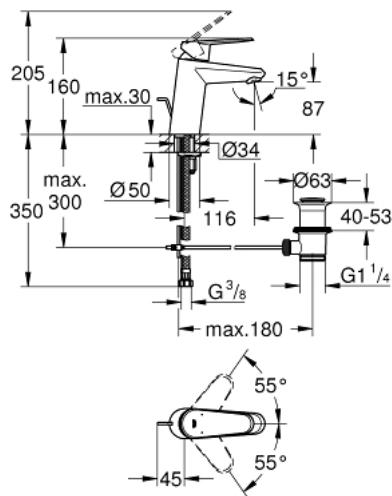

33 190 002 EURODISC COSMOPOLITAN SINGLE-LEVER BASIN MIXER S-SIZE

PRODUCT DESCRIPTION

- Colour: chrome
- single hole installation
- metal lever
- GROHE SilkMove 35 mm ceramic cartridge
- adjustable flow rate limiter
- adjustable minimum flow rate approx. 2.5 l/min
- GROHE LongLife finish
- GROHE FastFixation installation system with centering support
- mousseur
- pop-up waste set 1 1/4"
- flexible connection hoses
- optional temperature limiter ref. no. 46 375
- noise classification 1 in accordance with DIN4109

33 190 002 EURODISC COSMOPOLITAN SINGLE-LEVER BASIN MIXER S-SIZE

SPARE PARTS, January 2016 – now

- 1: Lever (Spare part-nr. 46738000)
- 2: Shield (Spare part-nr. 46492000)
- 3: Screw coupling (Spare part-nr. 46460000)
- 4: Cartridge (Spare part-nr. 46374000)
- 5: Pop-up rod (Spare part-nr. 46739000)
- 6: Mousseur (Spare part-nr. 13929000)
- 7: Shank mounting kit (Spare part-nr. 46645000)
- 8: Pop-up waste set 1 1/4" (Spare part-nr. 28910000)
- 8.1: Plug (Spare part-nr. 07182000)
- 8.2: Eccentric rod (Spare part-nr. 07052000)
- 9: Temperature limiter (Spare part-nr. 46375000)*
- 10: Socket spanner (Spare part-nr. 19332000)*
- 11: Mounting wrench (Spare part-nr. 19017000)*
- 12: Eccentric rod (Spare part-nr. 07341000)*