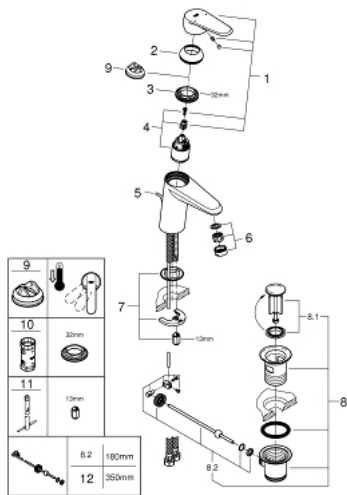

33 190 002 EURODISC COSMOPOLITAN SINGLE-LEVER BASIN MIXER S-SIZE

PRODUCT DESCRIPTION

- Colour: chrome
- single hole installation
- metal lever
- GROHE SilkMove 35 mm ceramic cartridge
- adjustable flow rate limiter
- adjustable minimum flow rate approx. 2.5 l/min
- GROHE LongLife finish
- GROHE FastFixation installation system with centering support
- mousseur
- pop-up waste set 1 1/4"
- flexible connection hoses
- optional temperature limiter ref. no. 46 375
- noise classification 1 in accordance with DIN4109

33 190 002 EURODISC COSMOPOLITAN SINGLE-LEVER BASIN MIXER S-SIZE

SPARE PARTS, January 2016 – now

- 1: Lever (Spare part-nr. 46738000)
- 2: Shield (Spare part-nr. 46492000)
- 3: Screw coupling (Spare part-nr. 46460000)
- 4: Cartridge (Spare part-nr. 46374000)
- 5: Pop-up rod (Spare part-nr. 46739000)
- 6: Mousseur (Spare part-nr. 13929000)
- 7: Shank mounting kit (Spare part-nr. 46645000)
- 8: Pop-up waste set 1 1/4" (Spare part-nr. 28910000)
- 8.1: Plug (Spare part-nr. 07182000)
- 8.2: Eccentric rod (Spare part-nr. 07052000)
- 9: Temperature limiter (Spare part-nr. 46375000)*
- 10: Socket spanner (Spare part-nr. 19332000)*
- 11: Mounting wrench (Spare part-nr. 19017000)*
- 12: Eccentric rod (Spare part-nr. 07341000)*