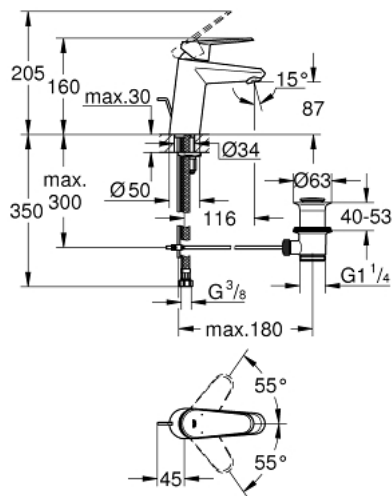

33 190 002 EURODISC COSMOPOLITAN SINGLE-LEVER BASIN MIXER 1/2" S-SIZE

PRODUCT DESCRIPTION

- Colour: chrome
- single hole installation
- metal lever
- GROHE SilkMove 35 mm ceramic cartridge
- adjustable flow rate limiter
- adjustable minimum flow rate approx. 2.5 l/min
- GROHE LongLife finish
- GROHE FastFixation installation system with centering support
- mousseur
- pop-up waste set 1 1/4"
- flexible connection hoses
- optional temperature limiter ref. no. 46 375
- noise classification I in accordance with DIN 4109

33 190 002 EURODISC COSMOPOLITAN SINGLE-LEVER BASIN MIXER 1/2" S-SIZE

SPARE PARTS, 1月 2016 – now

- 1: Lever (Spare part-nr. 46738000)
- 2: Cap (Spare part-nr. 46492000)
- 3: Screw coupling (Spare part-nr. 46460000)
- 4: Cartridge (Spare part-nr. 46374000)
- 5: Pop-up rod (Spare part-nr. 46739000)
- 6: Mousseur (Spare part-nr. 13929000)
- 7: Shank mounting kit (Spare part-nr. 46645000)
- 8: Waste set 1 1/4" (Spare part-nr. 28910000)
- 8.1: Plug (Spare part-nr. 07182000)
- 8.2: Eccentric rod (Spare part-nr. 07052000)
- 9: Temperature limiter (Spare part-nr. 46375000)*
- 10: Socket spanner (Spare part-nr. 19332000)*
- 11: Mounting wrench (Spare part-nr. 19017000)*
- 12: Eccentric rod (Spare part-nr. 07341000)*