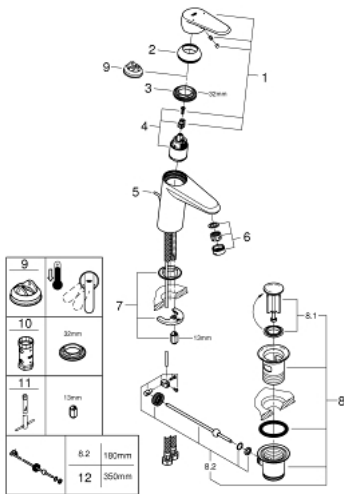

33 190 002 EURODISC COSMOPOLITAN SINGLE-LEVER BASIN MIXER 1/2" S-SIZE

PRODUCT DESCRIPTION

- Colour: chrome
- single hole installation
- metal lever
- GROHE SilkMove 35 mm ceramic cartridge
- adjustable flow rate limiter
- adjustable minimum flow rate approx. 2.5 l/min
- GROHE LongLife finish
- GROHE FastFixation installation system with centering support
- mousseur
- pop-up waste set 1 1/4"
- flexible connection hoses
- optional temperature limiter ref. no. 46 375
- noise classification I in accordance with DIN 4109

33 190 002 EURODISC COSMOPOLITAN SINGLE-LEVER BASIN MIXER 1/2" S-SIZE

SPARE PARTS, 1月 2016 – now

- 1: Lever (Spare part-nr. 46738000)
- 2: Cap (Spare part-nr. 46492000)
- 3: Screw coupling (Spare part-nr. 46460000)
- 4: Cartridge (Spare part-nr. 46374000)
- 5: Pop-up rod (Spare part-nr. 46739000)
- 6: Mousseur (Spare part-nr. 13929000)
- 7: Shank mounting kit (Spare part-nr. 46645000)
- 8: Waste set 1 1/4" (Spare part-nr. 28910000)
- 8.1: Plug (Spare part-nr. 07182000)
- 8.2: Eccentric rod (Spare part-nr. 07052000)
- 9: Temperature limiter (Spare part-nr. 46375000)*
- 10: Socket spanner (Spare part-nr. 19332000)*
- 11: Mounting wrench (Spare part-nr. 19017000)*
- 12: Eccentric rod (Spare part-nr. 07341000)*