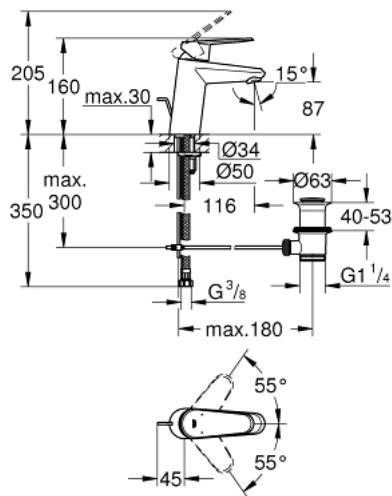

33 190 20E EURODISC COSMOPOLITAN SINGLE-LEVER BASIN MIXER S-SIZE

PRODUCT DESCRIPTION

- Colour: chrome
- single hole installation
- metal lever
- GROHE SilkMove 35 mm ceramic cartridge
- adjustable flow rate limiter
- adjustable minimum flow rate approx. 2.5 l/min
- temperature limiter
- GROHE LongLife finish
- GROHE EcoJoy - less water, perfect flow
- maximum flow rate (at 3 bar): 5 l/min
- SpeedClean Mousseur
- GROHE FastFixation installation system with centering support
- pop-up waste set 1 1/4"
- flexible connection hoses
- minimum pressure 1,0 bar
- noise classification 1 in accordance with DIN4109

33 190 20E EURODISC COSMOPOLITAN SINGLE-LEVER BASIN MIXER S-SIZE

SPARE PARTS, August 2017 – now

- 1: Lever (Spare part-nr. 46738000)
- 2: Shield (Spare part-nr. 46492000)
- 3: Screw coupling (Spare part-nr. 46460000)
- 4: Cartridge (Spare part-nr. 46374000)
- 5: Pop-up rod (Spare part-nr. 46739000)
- 6: Flow straightener (Spare part-nr. 13955000)
- 7: Shank mounting kit (Spare part-nr. 46645000)
- 8: Pop-up waste set 1 1/4" (Spare part-nr. 28910000)
- 8.1: Plug (Spare part-nr. 07182000)
- 8.2: Eccentric rod (Spare part-nr. 07052000)
- 9: Socket spanner (Spare part-nr. 19332000)*
- 10: Mounting wrench (Spare part-nr. 19017000)*
- 11: Eccentric rod (Spare part-nr. 07341000)*