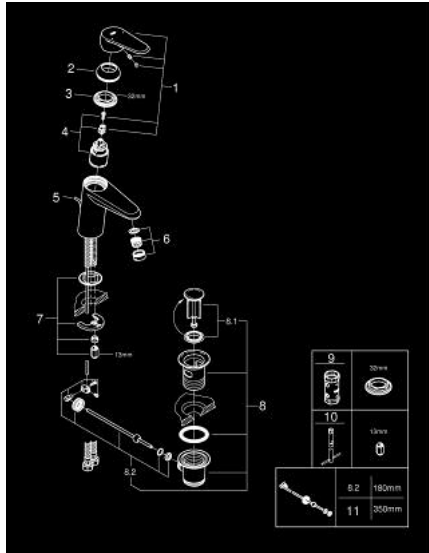

33 190 20E EURODISC COSMOPOLITAN SINGLE-LEVER BASIN MIXER S-SIZE

PRODUCT DESCRIPTION

- Colour: chrome
- single hole installation
- metal lever
- GROHE SilkMove 35 mm ceramic cartridge
- adjustable flow rate limiter
- adjustable minimum flow rate approx. 2.5 l/min
- temperature limiter
- GROHE LongLife finish
- GROHE EcoJoy - less water, perfect flow
- maximum flow rate (at 3 bar): 5 l/min
- SpeedClean Mousseur
- GROHE FastFixation installation system with centering support
- pop-up waste set 1 1/4"
- flexible connection hoses
- minimum pressure 1,0 bar
- noise classification 1 in accordance with DIN4109

33 190 20E EURODISC COSMOPOLITAN SINGLE-LEVER BASIN MIXER S-SIZE

SPARE PARTS, August 2017 – now

- 1: Lever (Spare part-nr. 46738000)
- 2: Shield (Spare part-nr. 46492000)
- 3: Screw coupling (Spare part-nr. 46460000)
- 4: Cartridge (Spare part-nr. 46374000)
- 5: Pop-up rod (Spare part-nr. 46739000)
- 6: Flow straightener (Spare part-nr. 13955000)
- 7: Shank mounting kit (Spare part-nr. 46645000)
- 8: Pop-up waste set 1 1/4" (Spare part-nr. 28910000)
- 8.1: Plug (Spare part-nr. 07182000)
- 8.2: Eccentric rod (Spare part-nr. 07052000)
- 9: Socket spanner (Spare part-nr. 19332000)*
- 10: Mounting wrench (Spare part-nr. 19017000)*
- 11: Eccentric rod (Spare part-nr. 07341000)*