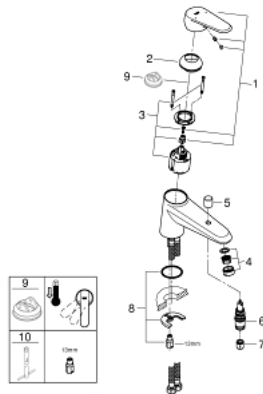

33 192 002 EURODISC COSMOPOLITAN SINGLE-LEVER BATH/SHOWER MIXER

PRODUCT DESCRIPTION

- Colour: chrome
- single hole installation
- metal lever
- GROHE SilkMove 46 mm ceramic cartridge
- GROHE LongLife finish
- adjustable flow rate limiter
- adjustable minimum flow rate approx. 2.5 l/min
- automatic diverter: bath/shower
- mousseur
- integrated non-return valve in shower outlet 1/2"
- flexible connection hoses
- Protected against backflow
- optional temperature limiter ref. no. 46 308

33 192 002 EURODISC COSMOPOLITAN SINGLE-LEVER BATH/SHOWER MIXER

SPARE PARTS, March 2010 – now

- 1: Lever (Spare part-nr. 46744000)
- 2: Shield (Spare part-nr. 46570000)
- 3: Cartridge (Spare part-nr. 46048000)
- 4: Mousseur (Spare part-nr. 13941000)
- 5: Diverter knob (Spare part-nr. 48022000)
- 6: Diverter (Spare part-nr. 65655000)
- 7: Non-return valve (Spare part-nr. 08565000)
- 8: Shank mounting kit (Spare part-nr. 46249000)
- 9: Temperature limiter (Spare part-nr. 46375000)*
- 10: Mounting wrench (Spare part-nr. 19017000)*