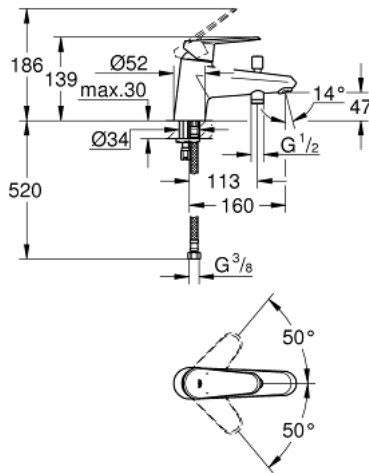

33 192 002 EURODISC COSMOPOLITAN SINGLE-LEVER BATH/SHOWER MIXER

PRODUCT DESCRIPTION

- Colour: chrome
- single hole installation
- metal lever
- GROHE SilkMove 46 mm ceramic cartridge
- GROHE LongLife finish
- adjustable flow rate limiter
- adjustable minimum flow rate approx. 2.5 l/min
- automatic diverter: bath/shower
- mousseur
- integrated non-return valve in shower outlet 1/2"
- flexible connection hoses
- Protected against backflow
- optional temperature limiter ref. no. 46 308

33 192 002 EURODISC COSMOPOLITAN SINGLE-LEVER BATH/SHOWER MIXER

SPARE PARTS, March 2010 – now

- 1: Lever (Spare part-nr. 46744000)
- 2: Shield (Spare part-nr. 46570000)
- 3: Cartridge (Spare part-nr. 46048000)
- 4: Mousseur (Spare part-nr. 13941000)
- 5: Diverter knob (Spare part-nr. 48022000)
- 6: Diverter (Spare part-nr. 65655000)
- 7: Non-return valve (Spare part-nr. 08565000)
- 8: Shank mounting kit (Spare part-nr. 46249000)
- 9: Temperature limiter (Spare part-nr. 46375000)*
- 10: Mounting wrench (Spare part-nr. 19017000)*