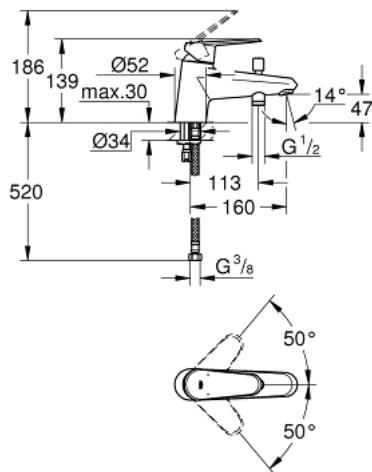

33 192 002 EURODISC COSMOPOLITAN SINGLE-LEVER BATH MIXER 1/2"

PRODUCT DESCRIPTION

- Colour: chrome
- single hole installation
- metal lever
- GROHE SilkMove 46 mm ceramic cartridge
- GROHE LongLife finish
- adjustable flow rate limiter
- adjustable minimum flow rate approx. 2.5 l/min
- automatic diverter: bath/shower
- mousseur
- integrated non-return valve in the shower outlet 1/2"
- flexible connection hoses
- protected against backflow
- optional temperature limiter ref. no. 46 308

33 192 002 EURODISC COSMOPOLITAN SINGLE-LEVER BATH MIXER 1/2"

SPARE PARTS, 3月 2010 – now

- 1: Lever (Spare part-nr. 46744000)
 - 2: Cap (Spare part-nr. 46570000)
 - 3: Cartridge (Spare part-nr. 46048000)
 - 4: Mousseur (Spare part-nr. 13941000)
 - 5: Diverter knob (Spare part-nr. 48022000)
 - 6: Diverter (Spare part-nr. 65655000)
 - 7: Non-return valve (Spare part-nr. 08565000)
 - 8: Shank mounting kit (Spare part-nr. 46249000)
 - 9: Temperature limiter (Spare part-nr. 46375000)*
 - 10: Mounting wrench (Spare part-nr. 19017000)*
- * Optional accessories