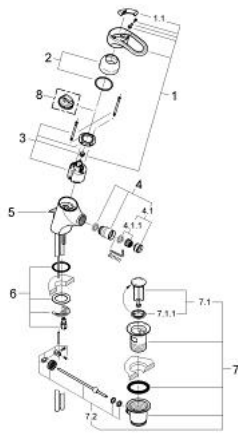

33 201 L00 CHIARA SINGLE-LEVER BIDET MIXER 1/2"

PRODUCT DESCRIPTION

- Colour: white
- single hole installation
- GROHE SilkMove 46 mm ceramic cartridge
- adjustable flow rate limiter
- ball-joint mousseur
- pop-up waste set 1 1/4"
- rapid installation system
- optional temperature limiter ref. no. 46 308
- GROHE LongLife finish

33 201 L00 CHIARA SINGLE-LEVER BIDET MIXER 1/2"

SPARE PARTS, 1月 2001 – now

- 1: Lever (Spare part-nr. 46229L00)
- 1.1: Cover cap (Spare part-nr. 46230L00)
- 2: Cap (Spare part-nr. 46242000)
- 3: Cartridge (Spare part-nr. 46048000)
- 4: Ball joint mousseur (Spare part-nr. 13902L00)
- 4.1: Mousseur (Spare part-nr. 13929L00)
- 4.1.1: Replacement flow control M22x1 and M24x1 (Spare part-nr. 45002000)
- 5: Pop-up rod (Spare part-nr. 06048L00)
- 6: Shank mounting kit (Spare part-nr. 46249000)
- 7: Waste set 1 1/4" (Spare part-nr. 28910L00)
- 7.1: Plug (Spare part-nr. 07182L00)
- 7.1.1: Seal (Spare part-nr. 0506500M)
- 7.2: Eccentric rod (Spare part-nr. 07052000)
- 8: Temperature limiter (Spare part-nr. 46308000)*