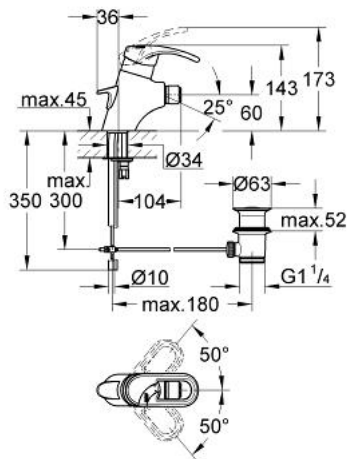

33 201 L00 CHIARA SINGLE-LEVER BIDET MIXER 1/2"

PRODUCT DESCRIPTION

- Colour: white
- single hole installation
- GROHE SilkMove 46 mm ceramic cartridge
- adjustable flow rate limiter
- ball-joint mousseur
- pop-up waste set 1 1/4"
- rapid installation system
- optional temperature limiter ref. no. 46 308
- GROHE LongLife finish

33 201 L00 CHIARA SINGLE-LEVER BIDET MIXER 1/2"

SPARE PARTS, 1月 2001 – now

- 1: Lever (Spare part-nr. 46229L00)
- 1.1: Cover cap (Spare part-nr. 46230L00)
- 2: Cap (Spare part-nr. 46242000)
- 3: Cartridge (Spare part-nr. 46048000)
- 4: Ball joint mousseur (Spare part-nr. 13902L00)
- 4.1: Mousseur (Spare part-nr. 13929L00)
- 4.1.1: Replacement flow control M22x1 and M24x1 (Spare part-nr. 45002000)
- 5: Pop-up rod (Spare part-nr. 06048L00)
- 6: Shank mounting kit (Spare part-nr. 46249000)
- 7: Waste set 1 1/4" (Spare part-nr. 28910L00)
- 7.1: Plug (Spare part-nr. 07182L00)
- 7.1.1: Seal (Spare part-nr. 0506500M)
- 7.2: Eccentric rod (Spare part-nr. 07052000)
- 8: Temperature limiter (Spare part-nr. 46308000)*