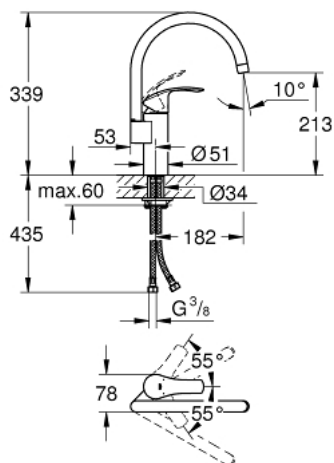

33 202 002 EUROSMART SINGLE-LEVER SINK MIXER 1/2"

PRODUCT DESCRIPTION

- Colour: chrome
- high spout
- single hole installation
- GROHE LongLife finish
- GROHE SilkMove 35 mm ceramic cartridge
- integrated temperature limiter
- mousseur
- adjustable flow rate limiter
- swivelling tubular spout
- adjustable swivel area 0° / 150° / 360°
- flexible connection hoses
- rapid-installation-system
- minimum pressure 1,0 bar

33 202 002 EUROSMART SINGLE-LEVER SINK MIXER 1/2"

SPARE PARTS, September 2019 – now

- 1: Lever (Spare part-nr. 46897000)
 - 2: Shield (Spare part-nr. 46492000)
 - 3: Screw ring (Spare part-nr. 46815000)
 - 4: Cartridge (Spare part-nr. 46374000)
 - 5: Spout (Spare part-nr. 13372000)
 - 5.1: Sealing washer (Spare part-nr. 0128500M)
 - 5.2: Safety ring (Spare part-nr. 4826600M)
 - 5.3: Mousseur (Spare part-nr. 06574000)
 - 6: Shank mounting kit (Spare part-nr. 46249000)
 - 7: Support plate (Spare part-nr. 05334000)
 - 8: Socket spanner (Spare part-nr. 19332000)*
 - 9: Mounting wrench (Spare part-nr. 19017000)*
- * Optional accessories