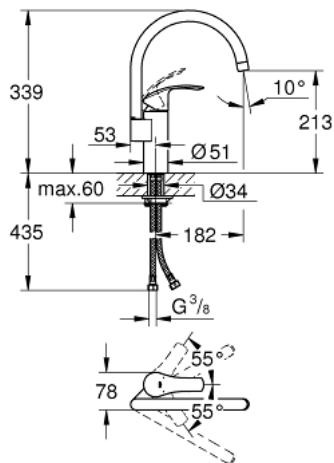

33 202 002 EUROSMART SINGLE-LEVER SINK MIXER 1/2"

PRODUCT DESCRIPTION

- Colour: chrome
- high spout
- single hole installation
- GROHE LongLife finish
- GROHE SilkMove 35 mm ceramic cartridge
- integrated temperature limiter
- mousseur
- adjustable flow rate limiter
- swivel tubular spout
- adjustable swivel area 0° / 150° / 360°
- flexible connection hoses
- rapid installation system
- min. recommended pressure 1.0 bar

33 202 002 EUROSMART SINGLE-LEVER SINK MIXER 1/2"

SPARE PARTS, 9月 2019 – now

- 1: Lever (Spare part-nr. 46897000)
 - 2: Cap (Spare part-nr. 46492000)
 - 3: Screw ring (Spare part-nr. 46815000)
 - 4: Cartridge (Spare part-nr. 46374000)
 - 5: Spout (Spare part-nr. 13372000)
 - 5.1: Sealing washer (Spare part-nr. 0128500M)
 - 5.2: Safety ring (Spare part-nr. 4826600M)
 - 5.3: Mousseur (Spare part-nr. 06574000)
 - 6: Shank mounting kit (Spare part-nr. 46249000)
 - 7: Support plate (Spare part-nr. 05334000)
 - 8: Socket spanner (Spare part-nr. 19332000)*
 - 9: Mounting wrench (Spare part-nr. 19017000)*
- * Optional accessories