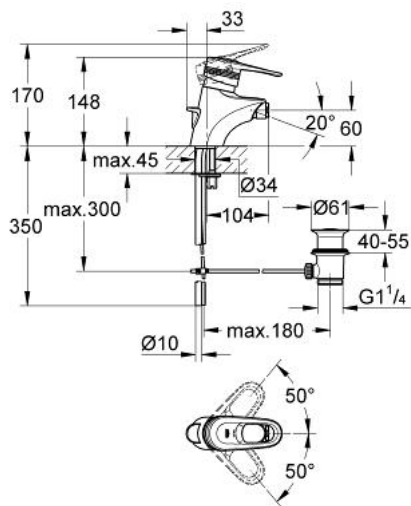

33 241 000 EUROPLUS SINGLE-LEVER BIDET MIXER

PRODUCT DESCRIPTION

- Colour: chrome
- single hole installation
- GROHE SilkMove 46 mm ceramic cartridge
- adjustable flow rate limiter
- adjustable minimum flow rate approx. 2.5 l/min
- ball-joint mousseur
- pop-up waste set 1 1/4"
- rapid-installation-system
- covered lever fixing
- optional temperature limiter ref. no. 46 308
- GROHE LongLife finish

33 241 000 EUROPLUS SINGLE-LEVER BIDET MIXER

SPARE PARTS, January 1997 – now

- 1: Lever (Spare part-nr. 46415IP0)
 - 1.1: Replacement handle connection kit (Spare part-nr. 46416IP0)
 - 2: Shield (Spare part-nr. 46417000)
 - 3: Cartridge (Spare part-nr. 46048000)
 - 4: Pop-up rod (Spare part-nr. 46418000)
 - 5: Shank mounting kit (Spare part-nr. 46249000)
 - 6: Ball-joint Mousseur (Spare part-nr. 13912000)
 - 6.1: Mousseur (Spare part-nr. 13929000)
 - 6.1.1: Repl.kit f.Mousseur M22x1 and M24x1 (Spare part-nr. 45002000)
 - 7: Pop-up waste set 1 1/4" (Spare part-nr. 28910000)
 - 7.1: Plug (Spare part-nr. 07182000)
 - 7.2: Eccentric rod (Spare part-nr. 07052000)
 - 8: Temperature limiter (Spare part-nr. 46308000)*
- * Optional accessories