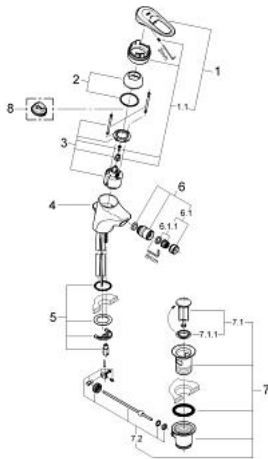

33 241 000 EUROPLUS SINGLE-LEVER BIDET MIXER

PRODUCT DESCRIPTION

- Colour: chrome
- single hole installation
- GROHE SilkMove 46 mm ceramic cartridge
- adjustable flow rate limiter
- adjustable minimum flow rate approx. 2.5 l/min
- ball-joint mousseur
- pop-up waste set 1 1/4"
- rapid-installation-system
- covered lever fixing
- optional temperature limiter ref. no. 46 308
- GROHE LongLife finish

33 241 000 EUROPLUS SINGLE-LEVER BIDET MIXER

SPARE PARTS, January 1997 – now

- 1: Lever (Spare part-nr. 46415IP0)
 - 1.1: Replacement handle connection kit (Spare part-nr. 46416IP0)
 - 2: Shield (Spare part-nr. 46417000)
 - 3: Cartridge (Spare part-nr. 46048000)
 - 4: Pop-up rod (Spare part-nr. 46418000)
 - 5: Shank mounting kit (Spare part-nr. 46249000)
 - 6: Ball-joint Mousseur (Spare part-nr. 13912000)
 - 6.1: Mousseur (Spare part-nr. 13929000)
 - 6.1.1: Repl.kit f.Mousseur M22x1 and M24x1 (Spare part-nr. 45002000)
 - 7: Pop-up waste set 1 1/4" (Spare part-nr. 28910000)
 - 7.1: Plug (Spare part-nr. 07182000)
 - 7.2: Eccentric rod (Spare part-nr. 07052000)
 - 8: Temperature limiter (Spare part-nr. 46308000)*
- * Optional accessories