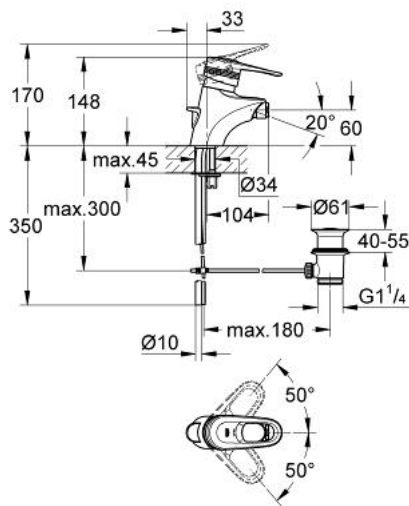

33 241 000 EUROPLUS SINGLE-LEVER BIDET MIXER 1/2"

PRODUCT DESCRIPTION

- Colour: chrome
- single hole installation
- GROHE SilkMove 46 mm ceramic cartridge
- adjustable flow rate limiter
- adjustable minimum flow rate approx. 2.5 l/min
- ball-joint mousseur
- pop-up waste set 1 1/4"
- rapid installation system
- covered lever fixing
- optional temperature limiter ref. no. 46 308
- GROHE LongLife finish

33 241 000 EUROPLUS SINGLE-LEVER BIDET MIXER 1/2"

SPARE PARTS, 1月 1997 – now

- 1: Lever (Spare part-nr. 46415IP0)
 - 1.1: Replacement handle connection kit (Spare part-nr. 46416IP0)
 - 2: Cap (Spare part-nr. 46417000)
 - 3: Cartridge (Spare part-nr. 46048000)
 - 4: Pop-up rod (Spare part-nr. 46418000)
 - 5: Shank mounting kit (Spare part-nr. 46249000)
 - 6: Ball joint mousseur (Spare part-nr. 13912000)
 - 6.1: Mousseur (Spare part-nr. 13929000)
 - 6.1.1: Replacement flow control M22x1 and M24x1 (Spare part-nr. 45002000)
 - 7: Waste set 1 1/4" (Spare part-nr. 28910000)
 - 7.1: Plug (Spare part-nr. 07182000)
 - 7.2: Eccentric rod (Spare part-nr. 07052000)
 - 8: Temperature limiter (Spare part-nr. 46308000)*
- * Optional accessories