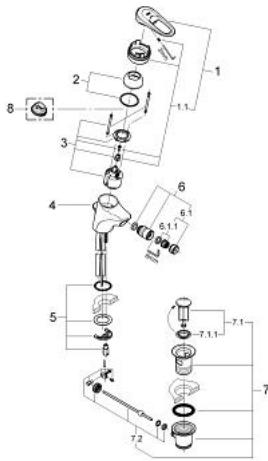

33 241 000 EUROPLUS SINGLE-LEVER BIDET MIXER 1/2"

PRODUCT DESCRIPTION

- Colour: chrome
- single hole installation
- GROHE SilkMove 46 mm ceramic cartridge
- adjustable flow rate limiter
- adjustable minimum flow rate approx. 2.5 l/min
- ball-joint mousseur
- pop-up waste set 1 1/4"
- rapid installation system
- covered lever fixing
- optional temperature limiter ref. no. 46 308
- GROHE LongLife finish

33 241 000 EUROPLUS SINGLE-LEVER BIDET MIXER 1/2"

SPARE PARTS, 1月 1997 – now

- 1: Lever (Spare part-nr. 46415IP0)
 - 1.1: Replacement handle connection kit (Spare part-nr. 46416IP0)
 - 2: Cap (Spare part-nr. 46417000)
 - 3: Cartridge (Spare part-nr. 46048000)
 - 4: Pop-up rod (Spare part-nr. 46418000)
 - 5: Shank mounting kit (Spare part-nr. 46249000)
 - 6: Ball joint mousseur (Spare part-nr. 13912000)
 - 6.1: Mousseur (Spare part-nr. 13929000)
 - 6.1.1: Replacement flow control M22x1 and M24x1 (Spare part-nr. 45002000)
 - 7: Waste set 1 1/4" (Spare part-nr. 28910000)
 - 7.1: Plug (Spare part-nr. 07182000)
 - 7.2: Eccentric rod (Spare part-nr. 07052000)
 - 8: Temperature limiter (Spare part-nr. 46308000)*
- * Optional accessories