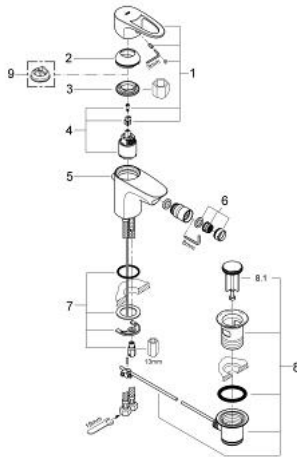

33 241 001 EUROPLUS SINGLE-LEVER BIDET MIXER

PRODUCT DESCRIPTION

- Colour: chrome
- single hole installation
- metal lever
- GROHE SilkMove 35 mm ceramic cartridge
- GROHE LongLife finish
- adjustable flow rate limiter
- adjustable minimum flow rate approx. 2.5 l/min
- ball-joint mousseur
- pop-up waste set 1 1/4"
- flexible connection hoses
- rapid-installation-system
- optional temperature limiter ref. no. 46 375
- noise classification 1 in accordance with DIN4109

33 241 001 EUROPLUS SINGLE-LEVER BIDET MIXER

SPARE PARTS, August 2008 – now

- 1: Lever (Spare part-nr. 46569000)
- 2: Shield (Spare part-nr. 46570000)
- 3: Screw coupling (Spare part-nr. 46460000)
- 4: Cartridge (Spare part-nr. 46374000)
- 5: Pop-up rod (Spare part-nr. 65412000)
- 6: Mousseur (Spare part-nr. 13929000)
- 7: Shank mounting kit (Spare part-nr. 46249000)
- 8: Pop-up waste set (Spare part-nr. 28915000)
- 8.1: Plug (Spare part-nr. 45210000)
- 9: Temperature limiter (Spare part-nr. 46375000)*