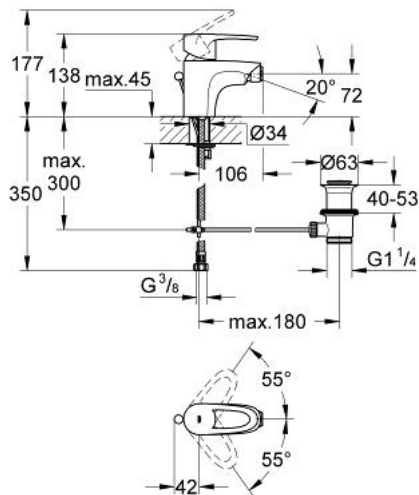

33 241 001 EUROPLUS SINGLE-LEVER BIDET MIXER

PRODUCT DESCRIPTION

- Colour: chrome
- single hole installation
- metal lever
- GROHE SilkMove 35 mm ceramic cartridge
- GROHE LongLife finish
- adjustable flow rate limiter
- adjustable minimum flow rate approx. 2.5 l/min
- ball-joint mousseur
- pop-up waste set 1 1/4"
- flexible connection hoses
- rapid-installation-system
- optional temperature limiter ref. no. 46 375
- noise classification 1 in accordance with DIN4109

33 241 001 EUROPLUS SINGLE-LEVER BIDET MIXER

SPARE PARTS, August 2008 – now

- 1: Lever (Spare part-nr. 46569000)
- 2: Shield (Spare part-nr. 46570000)
- 3: Screw coupling (Spare part-nr. 46460000)
- 4: Cartridge (Spare part-nr. 46374000)
- 5: Pop-up rod (Spare part-nr. 65412000)
- 6: Mousseur (Spare part-nr. 13929000)
- 7: Shank mounting kit (Spare part-nr. 46249000)
- 8: Pop-up waste set (Spare part-nr. 28915000)
- 8.1: Plug (Spare part-nr. 45210000)
- 9: Temperature limiter (Spare part-nr. 46375000)*