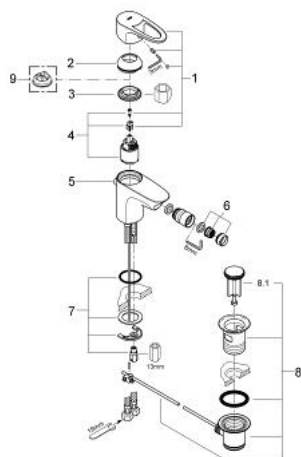

## 33 241 001 EUROPLUS SINGLE-LEVER BIDET MIXER 1/2"

### PRODUCT DESCRIPTION

- Colour: chrome
- single hole installation
- metal lever
- GROHE SilkMove 35 mm ceramic cartridge
- GROHE LongLife finish
- adjustable flow rate limiter
- adjustable minimum flow rate approx. 2.5 l/min
- ball-joint mousseur
- pop-up waste set 1 1/4"
- flexible connection hoses
- rapid installation system
- optional temperature limiter ref. no. 46 375
- noise classification I in accordance with DIN 4109

### SPARE PARTS, 8月 2008 – now

- 1: Lever (Spare part-nr. 46569000)
- 2: Cap (Spare part-nr. 46570000)
- 3: Screw coupling (Spare part-nr. 46460000)
- 4: Cartridge (Spare part-nr. 46374000)
- 5: Pop-up rod (Spare part-nr. 65412000)
- 6: Mousseur (Spare part-nr. 13929000)
- 7: Shank mounting kit (Spare part-nr. 46249000)
- 8: Waste fitting (Spare part-nr. 28915000)
- 8.1: Plug (Spare part-nr. 45210000)
- 9: Temperature limiter (Spare part-nr. 46375000)\*