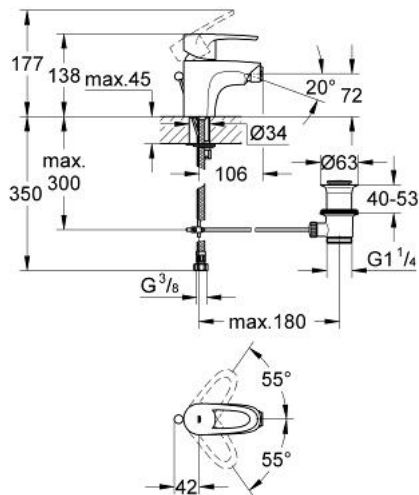

## 33 241 001 EUROPLUS SINGLE-LEVER BIDET MIXER 1/2"

### PRODUCT DESCRIPTION

- Colour: chrome
- single hole installation
- metal lever
- GROHE SilkMove 35 mm ceramic cartridge
- GROHE LongLife finish
- adjustable flow rate limiter
- adjustable minimum flow rate approx. 2.5 l/min
- ball-joint mousseur
- pop-up waste set 1 1/4"
- flexible connection hoses
- rapid installation system
- optional temperature limiter ref. no. 46 375
- noise classification I in accordance with DIN 4109

### SPARE PARTS, 8月 2008 – now

- 1: Lever (Spare part-nr. 46569000)
- 2: Cap (Spare part-nr. 46570000)
- 3: Screw coupling (Spare part-nr. 46460000)
- 4: Cartridge (Spare part-nr. 46374000)
- 5: Pop-up rod (Spare part-nr. 65412000)
- 6: Mousseur (Spare part-nr. 13929000)
- 7: Shank mounting kit (Spare part-nr. 46249000)
- 8: Waste fitting (Spare part-nr. 28915000)
- 8.1: Plug (Spare part-nr. 45210000)
- 9: Temperature limiter (Spare part-nr. 46375000)\*