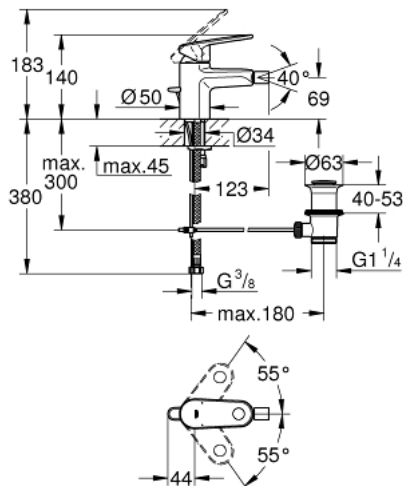

33 241 002 EUROPLUS SINGLE-LEVER BIDET MIXER S-SIZE

PRODUCT DESCRIPTION

- Colour: chrome
- single hole installation
- metal lever
- GROHE SilkMove 35 mm ceramic cartridge
- adjustable flow rate limiter
- adjustable minimum flow rate approx. 2.5 l/min
- temperature limiter
- GROHE LongLife finish
- GROHE FastFixation installation system with centering support
- ball-joint mousseur
- pop-up waste set 1 1/4"
- flexible connection hoses

33 241 002 EUROPLUS SINGLE-LEVER BIDET MIXER S-SIZE

SPARE PARTS, September 2017 – now

- 1: Lever (Spare part-nr. 46647000)
 - 2: Shield (Spare part-nr. 46492000)
 - 3: Screw coupling (Spare part-nr. 46460000)
 - 4: Cartridge (Spare part-nr. 46374000)
 - 5: Pop-up rod (Spare part-nr. 64304000)
 - 6: Mousseur (Spare part-nr. 13998000)
 - 7: Shank mounting kit (Spare part-nr. 46645000)
 - 8: Pop-up waste set 1 1/4" (Spare part-nr. 28910000)
 - 8.1: Plug (Spare part-nr. 07182000)
 - 8.2: Eccentric rod (Spare part-nr. 07052000)
 - 9: Eccentric rod (Spare part-nr. 07341000)*
 - 10: Mounting wrench (Spare part-nr. 19017000)*
 - 11: Socket spanner (Spare part-nr. 19332000)*
- * Optional accessories