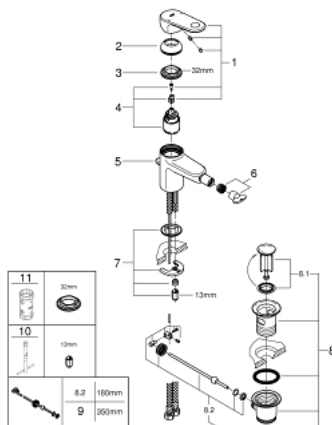

33 241 002 EUROPLUS SINGLE-LEVER BIDET MIXER S-SIZE

PRODUCT DESCRIPTION

- Colour: chrome
- single hole installation
- metal lever
- GROHE SilkMove 35 mm ceramic cartridge
- adjustable flow rate limiter
- adjustable minimum flow rate approx. 2.5 l/min
- temperature limiter
- GROHE LongLife finish
- GROHE FastFixation installation system with centering support
- ball-joint mousseur
- pop-up waste set 1 1/4"
- flexible connection hoses

33 241 002 EUROPLUS SINGLE-LEVER BIDET MIXER S-SIZE

SPARE PARTS, September 2017 – now

- 1: Lever (Spare part-nr. 46647000)
 - 2: Shield (Spare part-nr. 46492000)
 - 3: Screw coupling (Spare part-nr. 46460000)
 - 4: Cartridge (Spare part-nr. 46374000)
 - 5: Pop-up rod (Spare part-nr. 64304000)
 - 6: Mousseur (Spare part-nr. 13998000)
 - 7: Shank mounting kit (Spare part-nr. 46645000)
 - 8: Pop-up waste set 1 1/4" (Spare part-nr. 28910000)
 - 8.1: Plug (Spare part-nr. 07182000)
 - 8.2: Eccentric rod (Spare part-nr. 07052000)
 - 9: Eccentric rod (Spare part-nr. 07341000)*
 - 10: Mounting wrench (Spare part-nr. 19017000)*
 - 11: Socket spanner (Spare part-nr. 19332000)*
- * Optional accessories